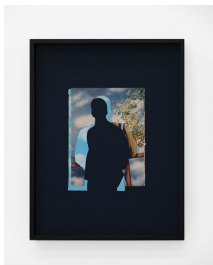

Framed Dimensions:

20 3/8 x 15 13/16 inches

51.8 x 40.2 cm

Paper Dimensions: 9 1/2 x 7 1/4 inches

JST 23/011

JOHN STEZAKER

Double Shadow

2021