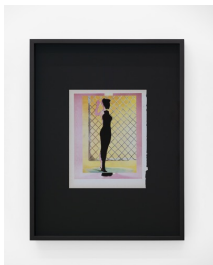

2021

Collage

Framed Dimensions:

20 3/4 x 16 1/4 inches

52.7 x 41.3 cm

Paper dimensions: 9 3/4 x 8 3/4 inches

JST 23/005

JOHN STEZAKER