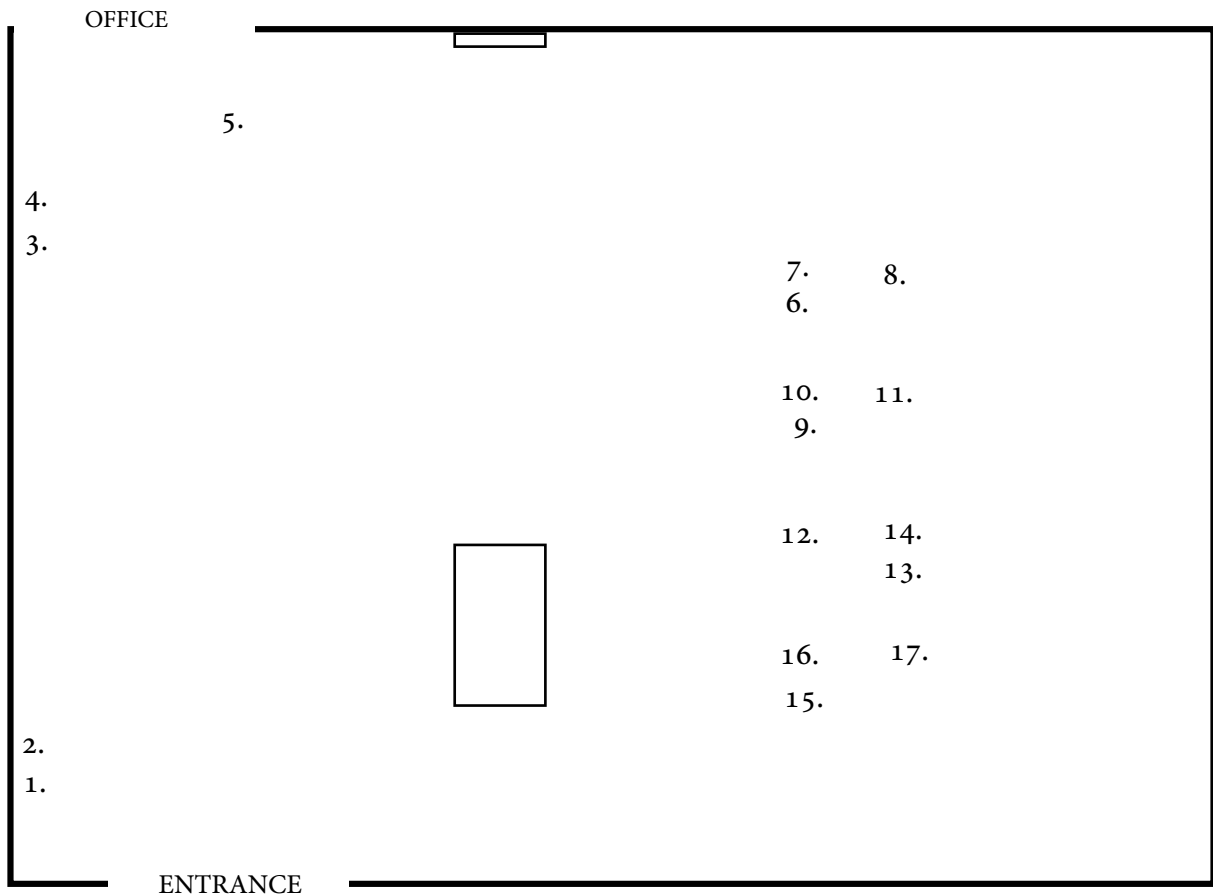

Barak Ravitz - ברק רביץ
 Curtain Call / השתחויה
 03.06.23 – 27.04.23

Curtain Call is the action that indicates the disappearance of the theatrical illusion, the final moment when the actors shed their characters and surrender themselves naked to the audience. The works in the exhibition cling to two poles - the ceiling of the gallery and its floor. The space is charged with the tension between the images of the lighting fixtures floating - almost disappearing - above, and blocks of the raw and heavy material below. The gaze moves between the two poles, and from this arrives a bowing gesture. The objects are all transient in nature. They can be rolled, folded, drained, packed. You can hold them in your hand and move them to another place when the screen goes down.