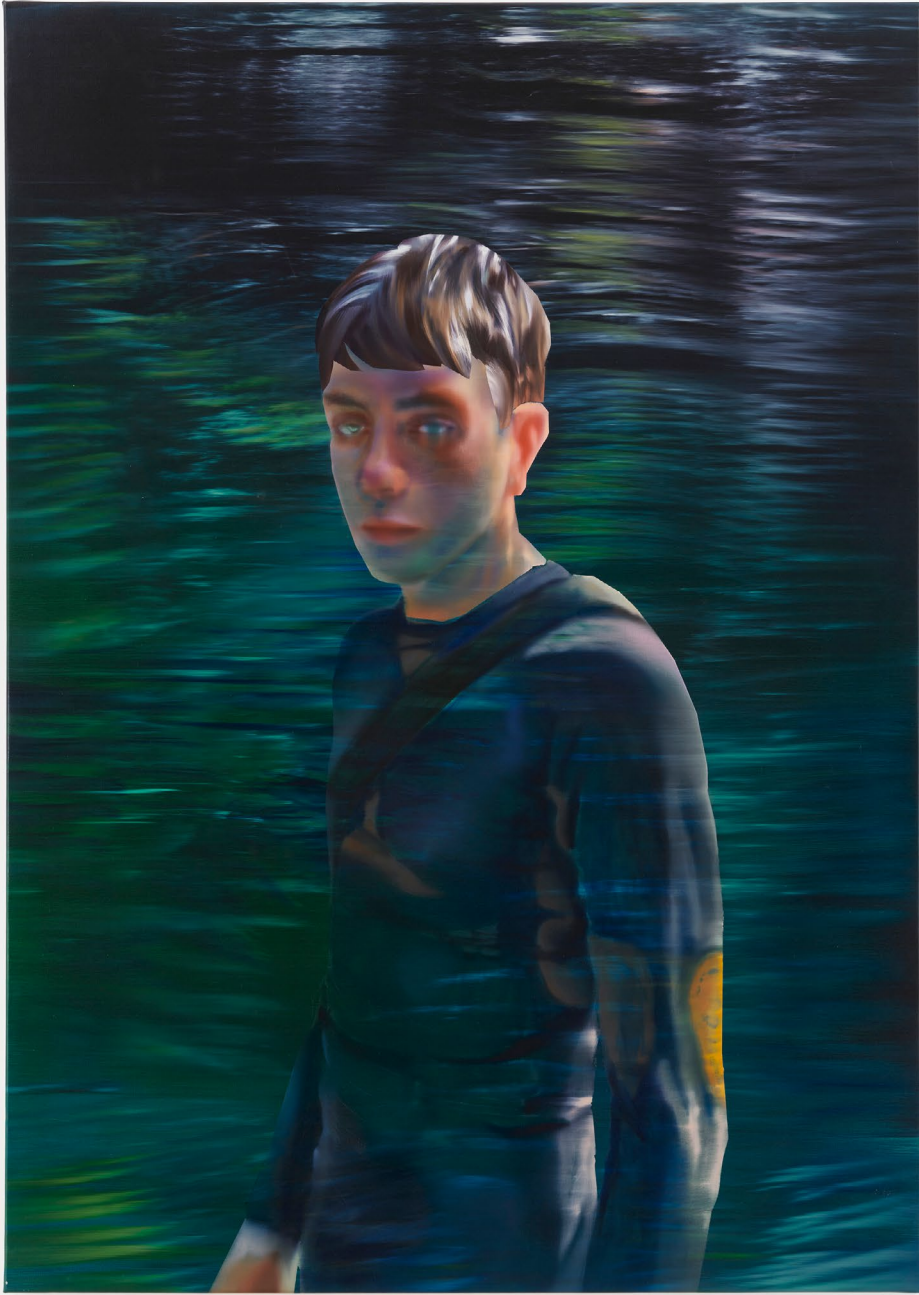

RUTE MERK
Gemian, 2023

Oil on linen
78 ³/₄ × 55 in / 200 × 140 cm

Image courtesy of the artist and Tara Downs, New York. Photo: Timo Ohler.

RUTE MERK

Gemian, 2023 (detail)

Oil on linen

78 ³/₄ × 55 in / 200 × 140 cm

Image courtesy of the artist and Tara Downs, New York. Photo: Timo Ohler.

RUTE MERK

Wiki, 2023

Oil on linen

55 x 33 ¹/₂ in / 140 x 85 cm

Image courtesy of the artist and Tara Downs, New York. Photo: Timo Ohler.

RUTE MERK

Wiki, 2023 (detail)

Oil on linen

55 x 33 ¹/₂ in / 140 x 85 cm

Image courtesy of the artist and Tara Downs, New York. Photo: Timo Ohler.

Exhibition view:
Rute Merk: *XP*
2023
Tara Downs, New York
Image courtesy of the artist and Tara Downs, New York. Photo: Farzad Owrang.

RUTE MERK

David, 2023

Oil on linen

46 ¹/₂ × 34 ¹/₄ in / 118 × 87 cm

Image courtesy of the artist and Tara Downs, New York. Photo: Phoebe d'Heurle.

RUTE MERK

David, 2023 (detail)

Oil on linen