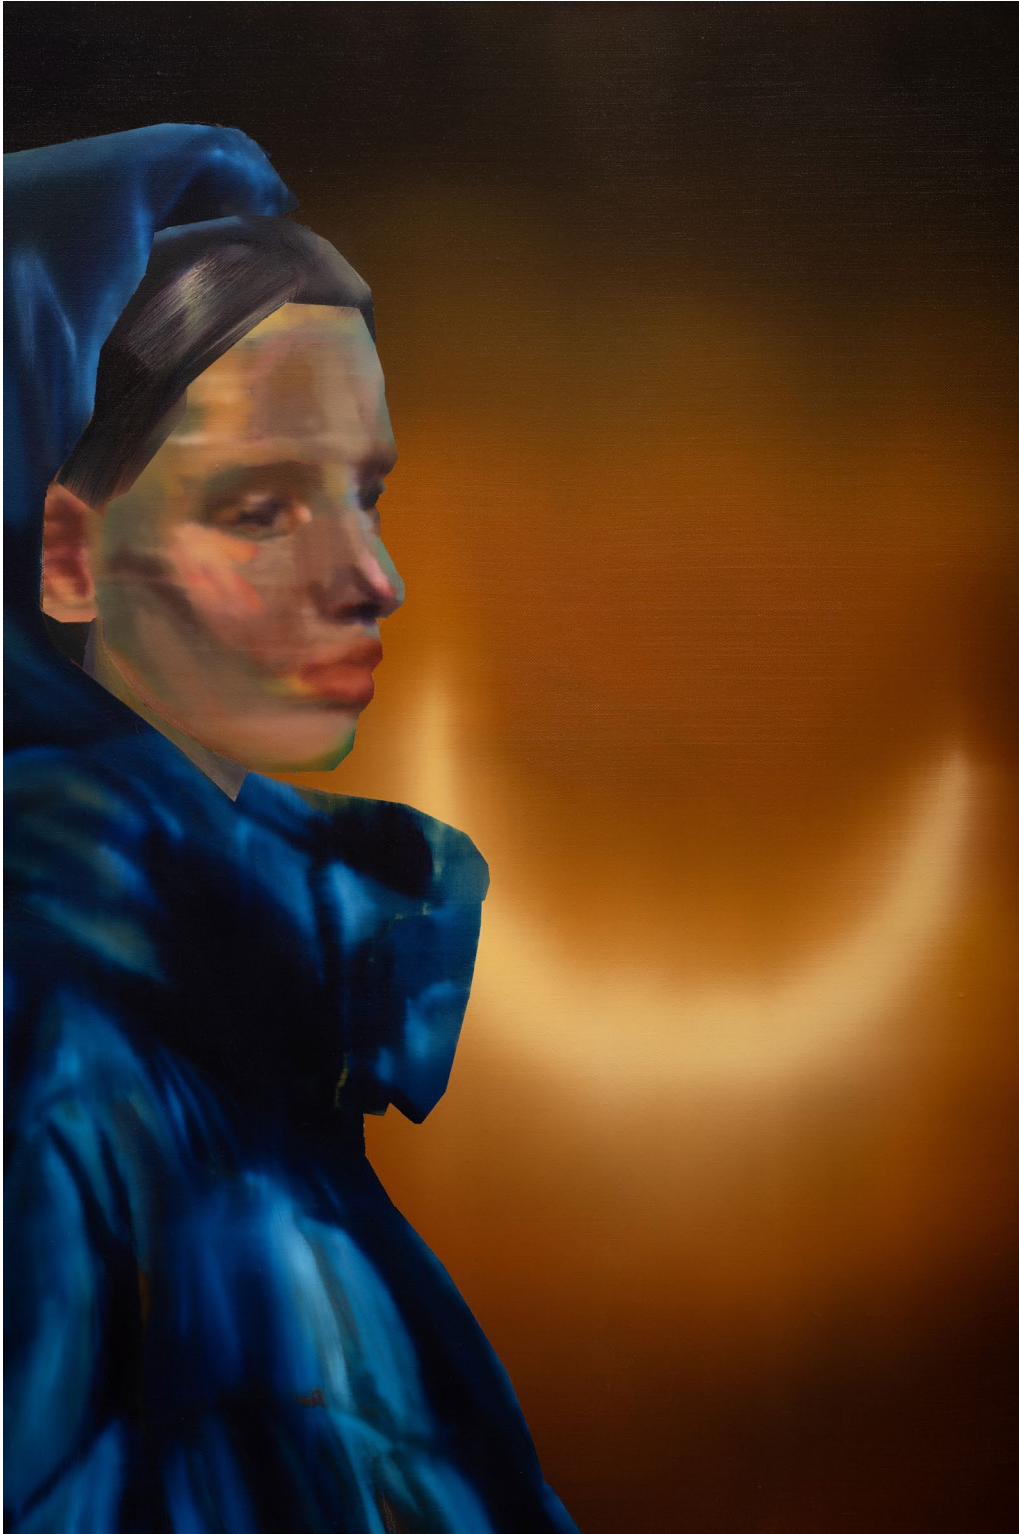

RUTE MERK

Lunet, 2023 (detail)

Oil on linen

39 ¹/₄ × 31 ¹/₂ in / 100 × 80 cm

Image courtesy of the artist and Tara Downs, New York. Photo: Timo Ohler.