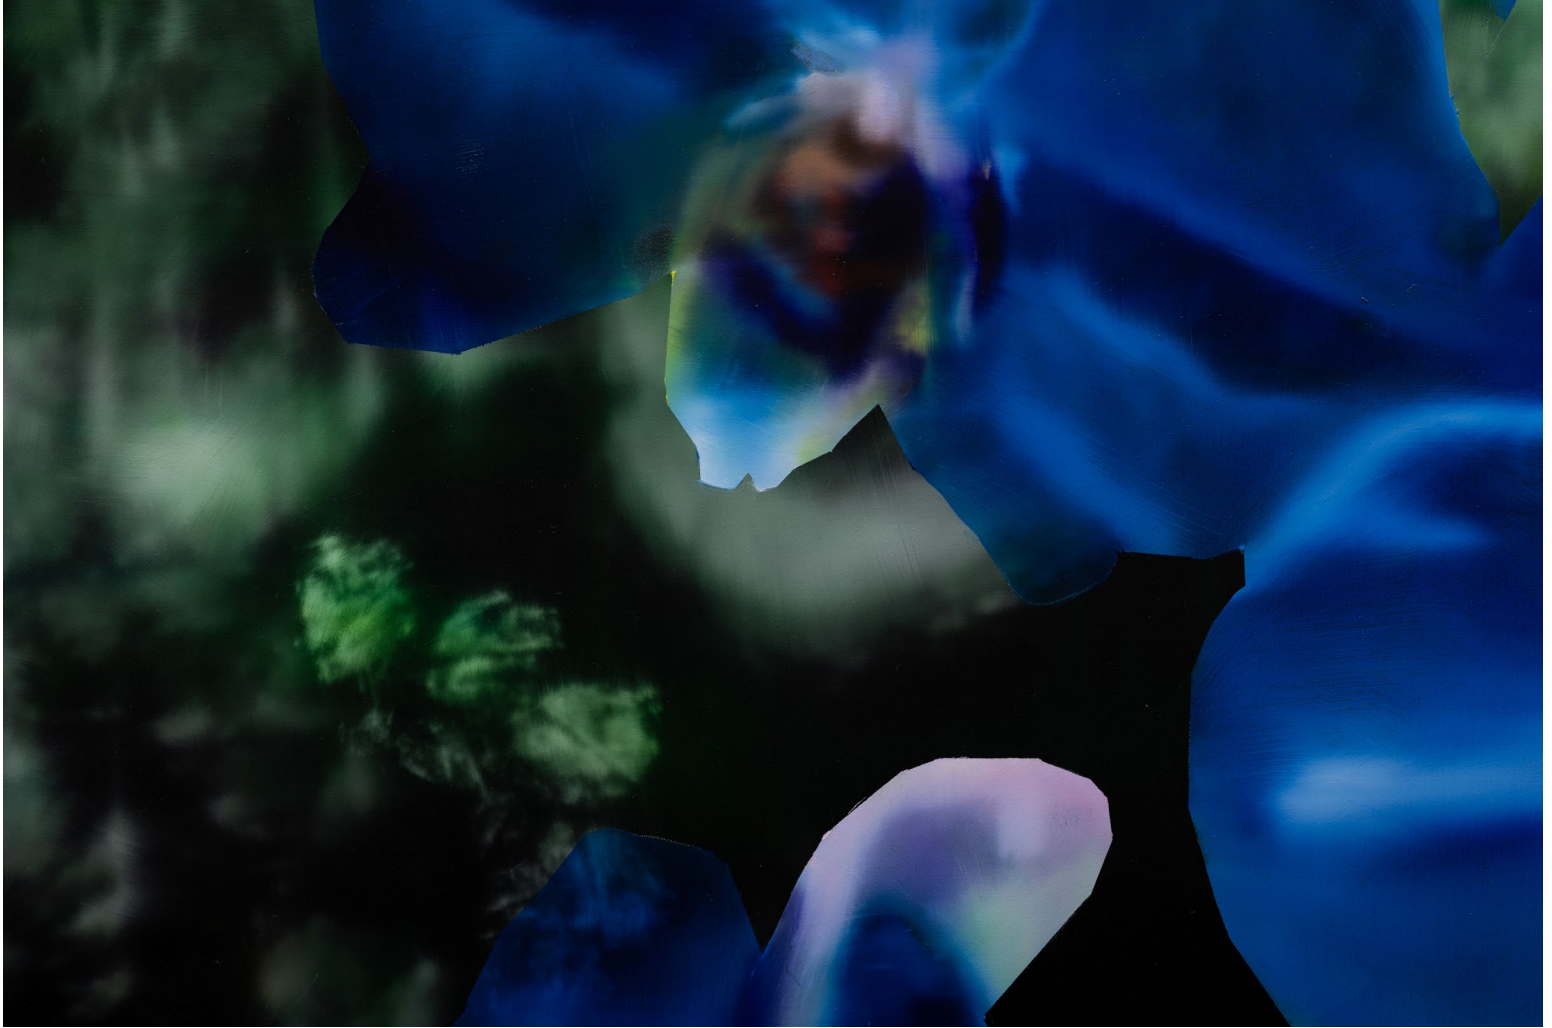

RUTE MERK

Blue Orchid, 2023 (detail)

Oil on Linen

80 ³/₄ × 55 in / 205 × 140 cm

Image courtesy of the artist and Tara Downs, New York. Photo: Timo Ohler.