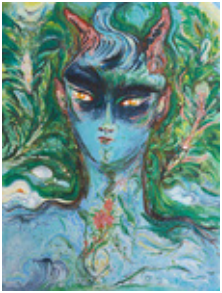

Waldmannstr. 6
CH – 8001 Zürich
by appointment only
zurich@wildegallery.ch

www.wildegallery.ch

Wilde

Vidya GASTALDON

Fille de (Stéphane), 2023

Acrylic on canvas and painted frame

60,5 x 52,5 cm

(Ref. GAS010774)

Vidya GASTALDON

Lilith, 2023

Acrylic on canvas

120 x 90 cm

(Ref. GAS010775)

Vidya GASTALDON

Herstory genesis, 2023

Acrylic on canvas