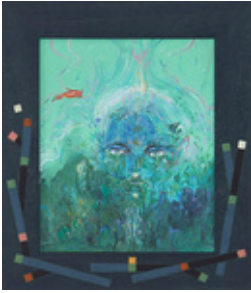

Wilde

Vidya GASTALDON

Fille de (Stéphane), 2023

Acrylic on canvas and painted frame

60,5 x 52,5 cm

(Ref. GAS010774)