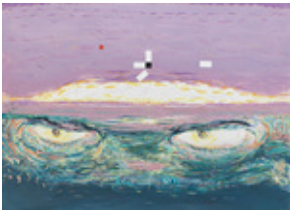

www.wildegallery.ch

Wilde

Vidya GASTALDON
Paysage sentimental (mini), 2023
Acrylic on canvas
22 x 27 cm
(Ref. GAS010778)

Vidya GASTALDON
Océan sentimental (J), 2022
Acrylic on canvas
180 x 250 cm
(Ref. GAS010779)