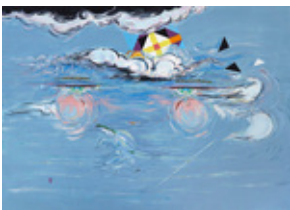

Vidya GASTALDON
Océan sentimental (T), 2022
Acrylic on canvas
180 x 250 cm
(Ref. GAS010781)

Genève

24, rue du Vieux-Billard
CH – 1205 Genève
+ 41 22 310 00 13
geneve@wildegallery.ch

Basel

Angensteinerstr. 37
CH – 4052 Basel
+ 41 61 311 70 51
basel@wildegallery.ch

Zürich

Waldmannstr. 6
CH – 8001 Zürich
by appointment only
zurich@wildegallery.ch

www.wildegallery.ch