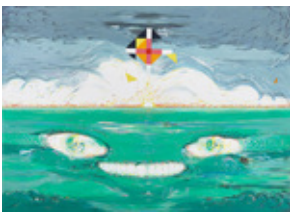

www.wildegallery.ch

Wilde

Vidya GASTALDON
Paysage sentimental (mini), 2023
Acrylic on canvas
22 x 27 cm
(Ref. GAS010778)

Vidya GASTALDON
Océan sentimental (J), 2022
Acrylic on canvas
180 x 250 cm
(Ref. GAS010779)