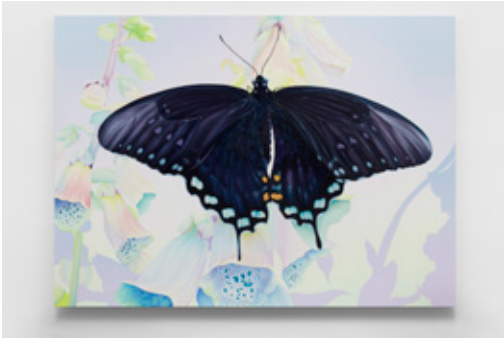

MARIA NOLLA MATEOS
Lock'd, 2023

Rope, cotton fabric, iron

100 x 120 cm
39,37 x 47,24 in

MARIA NOLLA MATEOS
Prone to disease, 2023

Rope, cotton fabric, iron and
wood

Variable dimensions

MELANIE LOUREIRO
Tickled by Sensory Hairs, 2022-
2023

Oil on linen

200 x 250 cm
78,74 x 98,42 in

MELANIE LOUREIRO
Incorporate Leaves or Mud for
Your Disguise, 2023

Oil and acrylic on linen

200 x 160 cm
78,74 x 63 in

MELANIE LOUREIRO
Wing Hearts, 2023

Oil and acrylic on linen

180 x 220 cm
70,86 x 86,61 in

MELANIE LOUREIRO
Imprints of Self Defence, 2023

Oil and acrylic on linen

200 x 160 cm
78,74 x 63 in

MARIA NOLLA MATEOS
An inch away, 2023

Video on loop