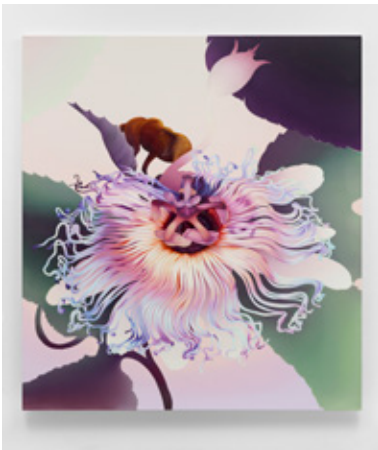

MARIA NOLLA MATEOS
Lock'd, 2023

Rope, cotton fabric, iron

100 x 120 cm
39,37 x 47,24 in

MARIA NOLLA MATEOS
Prone to disease, 2023

Rope, cotton fabric, iron and
wood

Variable dimensions

MELANIE LOUREIRO
Tickled by Sensory Hairs, 2022-
2023

Oil on linen

200 x 250 cm
78,74 x 98,42 in

MELANIE LOUREIRO
Incorporate Leaves or Mud for
Your Disguise, 2023

Oil and acrylic on linen

200 x 160 cm
78,74 x 63 in

MELANIE LOUREIRO
Wing Hearts, 2023

Oil and acrylic on linen

180 x 220 cm
70,86 x 86,61 in

MELANIE LOUREIRO
Imprints of Self Defence, 2023

Oil and acrylic on linen

200 x 160 cm
78,74 x 63 in

MARIA NOLLA MATEOS
An inch away, 2023

Video on loop