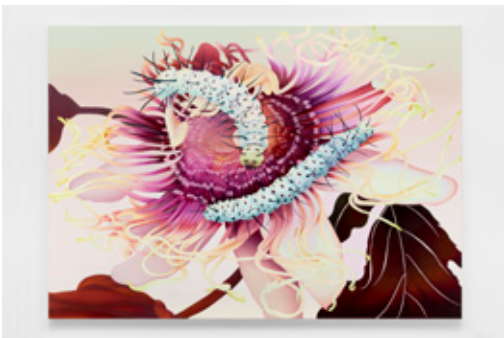

MARIA NOLLA MATEOS
Lock'd, 2023

Rope, cotton fabric, iron

100 x 120 cm
39,37 x 47,24 in

MARIA NOLLA MATEOS
Prone to disease, 2023

Rope, cotton fabric, iron and
wood

Variable dimensions

MELANIE LOUREIRO
Tickled by Sensory Hairs, 2022-
2023

Oil on linen

200 x 250 cm
78,74 x 98,42 in

MELANIE LOUREIRO
Incorporate Leaves or Mud for
Your Disguise, 2023

Oil and acrylic on linen

200 x 160 cm
78,74 x 63 in

MELANIE LOUREIRO
Wing Hearts, 2023

Oil and acrylic on linen

180 x 220 cm
70,86 x 86,61 in

MELANIE LOUREIRO
Imprints of Self Defence, 2023

Oil and acrylic on linen

200 x 160 cm
78,74 x 63 in

MARIA NOLLA MATEOS
An inch away, 2023

Video on loop