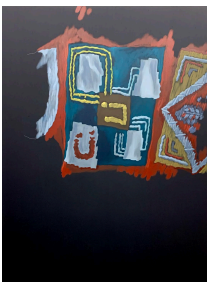

Dracula's Revenge

Nicholas Hatfull
May 7 – June 18, 2023

Shades

Shades IV, 2023
Oil, gouache and acrylic on linen
67 x 51 1/4 inches (170 x 130 cm)

Shades V, 2023
Oil, gouache and acrylic on linen
67 x 51 1/4 inches (170 x 130 cm)

Shades VI (Morning Landscape), 2023
Gouache and acrylic on linen
67 x 51 1/4 inches (170 x 130 cm)

Shades I, 2022
Oil, gouache and acrylic on canvas
67 x 51 1/4 inches (170 x 130 cm)

Shades III, 2022
Oil and acrylic on linen
67 x 51 1/4 inches (170 x 130 cm)