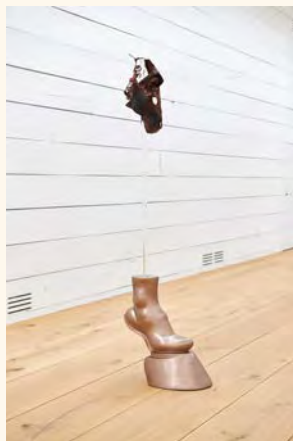

Lena Henke: *NATURE WILL IT*

April 29 - June 14, 2023

West Barn

Memory of young sculpture I, 2023
Soldered and boiled leather, pigment,
plexiglass, and plaster
70 x 20 x 12 in (178 x 51 x 30.5 cm)

Memory of young sculpture III, 2023
Soldered and boiled leather, pigment,
plexiglass, and plaster
70 x 20 x 12 in (178 x 51 x 30.5 cm)

Memory of young sculpture VII, 2023
Soldered and boiled leather, pigment,
plexiglass, and plaster
70 x 20 x 12 in (178 x 51 x 30.5 cm)

Memory of young sculpture V, 2023
Soldered and boiled leather, pigment,
plexiglass, and plaster
70 x 20 x 12 in (178 x 51 x 30.5 cm)