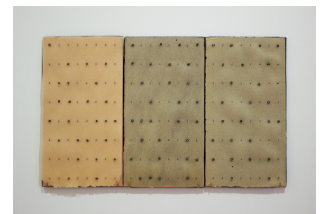

12.

REY AKDOGAN

clip on (g) 1-25, 26-50, 51-75

2013

Display board, velvet display fabric, padding, numbered pin markers; 3 parts

Total dims. 35.5 x 58.5 cm / 14 x 23 in

AKDOG58236