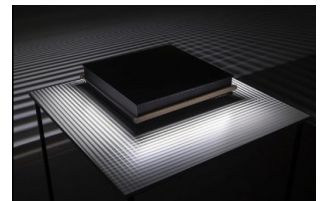

GALLERY 2:

44.

KITTY KRAUS

Untitled

2023

Mirror, LED, cable

Ed. 1/2 + 1 AP

Object 10 x 47 x 47 cm / 4 x 18 5/8 x 18 1/2 in

Room size variable

KRAUS58244