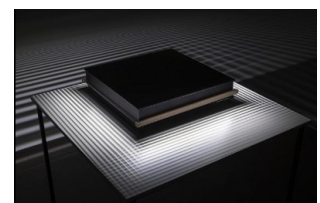

45.

KITTY KRAUS

Untitled

2023

Mirror, LED, cable

Ed. 1/2 + 1 AP

Object 10 x 47 x 47 cm / 4 x 18 5/8 x 18 1/2 in

Room size variable

KRAUS58243