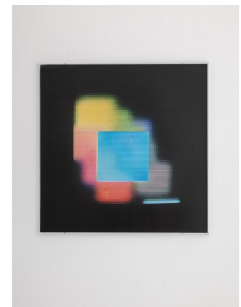

PANTELIS XAGORARIS

Variation I (turquoise)

1974

Computer print on paper

Ed. 1/10 + 4 AP

65 x 65 cm / 25 1/2 x 25 1/2 in

XAGOR58220

GALLERY 2: