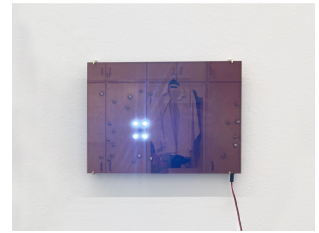

30.

MARINA XENOFONTOS

Plan d'Evacuation (Colour)

2023

MDF wood, print on plexiglass, led lights, Arduino board, colour sensor

20 x 25 x 1.5 cm / 7 7/8 x 9 7/8 x 5/8 in

XENOF58222

31.