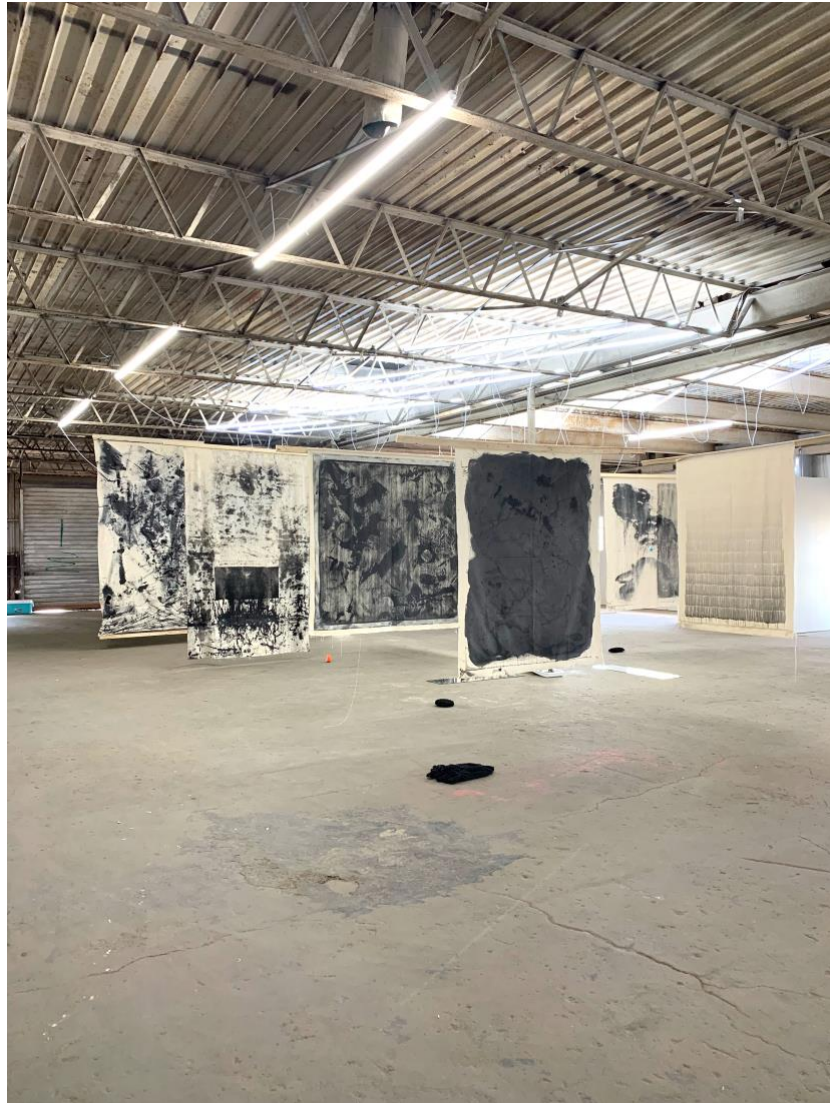

water, ink, photo of camcorder playback, california sun on xerox

24 x 36 in  
(61 x 91.4 cm)

5.

*untitled (call and response)* - 04.16.23, Dallas, TX, 2023

water, alcohol, ink, canvas and lumber

152 x 204 x 4 in  
(386.1 x 518.16 x 10.2 cm)

10.

*early IG selfie - 08.20.16, Irvine, CA, 2017*

water, ink, californa sun on xerox, and canvas  
optional: syringe mount with photoluminescent pigment

26 x 20 x 4 in  
(66 x 50.8 x 10.2 cm)

11.

*questions - 04.19.23, Dallas, TX, 2023*

ink, alcohol and canvas

72 x 60 in  
(182.9 x 152.4 cm)

12.

*I.D. - PAN, KWON-YUAN (M), LA, CA, 2017*

Water, ink, government identification, California sun on xerox, canvas and lumber

36 x 28 x 4 in  
(91.4 x 71.1 x 10.2 cm)