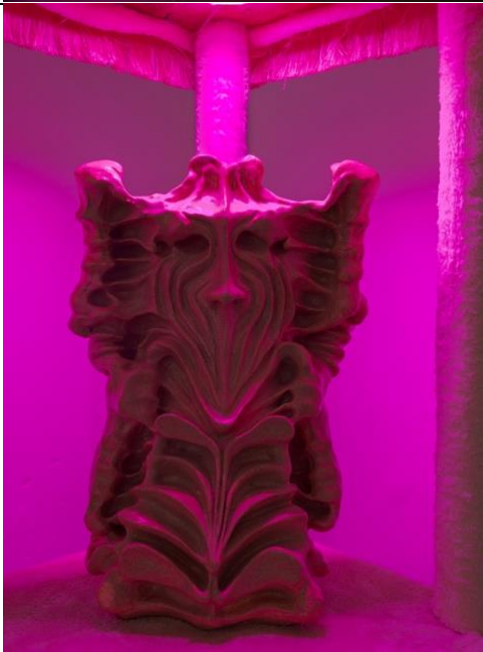

Photo: Philip Hinge

Doc: Mélange:catbox14.jpg

Installation view with works of Philip Hinge and Christian Theiß, MÉLANGE 2023

Photo: Philip Hinge

Doc: Mélange:catbox15.jpg

Installation view with works of Philip Hinge and Christian TheiB, MÉLANGE 2023

Photo: Philip Hinge

Doc: Mélange:catbox17.jpg

Christian TheiB, *untitled*, ceramics, ca. 36 x 20 x 17 cm, 2023

Photo: Philip Hinge

Doc: Mélange:catbox18.jpg

Installation view with works of Thomas Hawranke and Christian Theiß,  
MÉLANGE 2023  
Photo: Philip Hinge