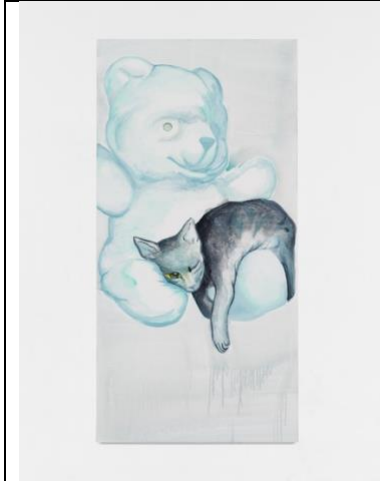

## Of Cats and Crones

curated by Lena Albers

**Thomas Hawranke**

**Philip Hinge**

**Christian Theiß**

5.5. – 18.6.2023

	<p>Doc: Mélange:catbox37.jpg</p> <p>Philip Hinge, <i>infernal contract</i>, 91 x 183 cm / 36"x72", acrylic on canvas, 2023 Photo: Philip Hinge</p>
	<p>Doc: Mélange:catbox29.jpg</p> <p>Installation view: front: Christian Theiß, <i>untitled</i>, ceramics, ca. 31 x 19 x 19 cm, 2023 Photo: Philip Hinge</p>

Doc: Mélange:catbox36.jpg

Philip Hinge, *you will be mist*, 183 x 91 cm /  
72"x36", acrylic on canvas, 2023  
Photo: Philip Hinge

Doc: Mélange:catbox30.jpg

Christian Theiß, *untitled*, ceramics, ca.  
38 x 26 x 14 cm, 2023  
Photo: Philip Hinge