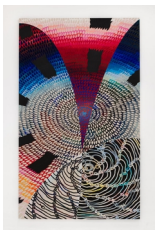

Ishi Glinsky

Lifetimes That Broke The Earth
05/13/23 - 06/17/23

Ishi Glinsky
Lifetimes that broke the Earth #2, 2023
Oil stick on ink on canvas
120 x 60 in
(304.8 x 152.4 cm)

Ishi Glinsky
Rapidly, Slowly, 2023
Acrylic ink, oil stick and matte medium on canvas
80 x 60 in
(203.2 x 152.4 cm)

Ishi Glinsky
With the Earth and in the air, 2023
Acrylic ink, oil stick, oil paint and matte medium on canvas
96 X 69 in
(243.84 x 175.26 cm)

Ishi Glinsky
Trip to Topawa, 2022
Acrylic ink, oil stick and matte medium on canvas
120 x 72 in
(304.8 x 182.88 cm)