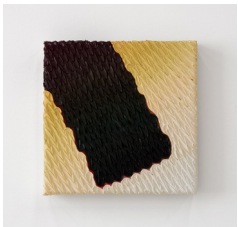

Ishi Glinsky

Lifetimes That Broke The Earth
05/13/23 - 06/17/23

Ishi Glinsky
Lifetimes that broke the Earth #2, 2023
Oil stick on ink on canvas
120 x 60 in
(304.8 x 152.4 cm)

Ishi Glinsky
Rapidly, Slowly, 2023
Acrylic ink, oil stick and matte medium on canvas
80 x 60 in
(203.2 x 152.4 cm)

Ishi Glinsky
With the Earth and in the air, 2023
Acrylic ink, oil stick, oil paint and matte medium on canvas
96 X 69 in
(243.84 x 175.26 cm)

Ishi Glinsky
Trip to Topawa, 2022
Acrylic ink, oil stick and matte medium on canvas
120 x 72 in
(304.8 x 182.88 cm)

Ishi Glinsky
Lifetimes that broke the Earth #1, 2023
Acrylic ink, oil stick and matte medium on canvas
120 X 60 in
(304.8 x 152.4 cm)

Ishi Glinsky
A Crow's Feather, 2023
Oil stick, oil paint on canvas
14 x 14 in
(35.56 x 35.56 cm)