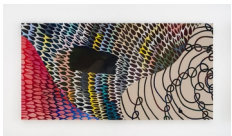

Ishi Glinsky
Lifetimes that broke the Earth #1, 2023
Acrylic ink, oil stick and matte medium on canvas
120 X 60 in
(304.8 x 152.4 cm)