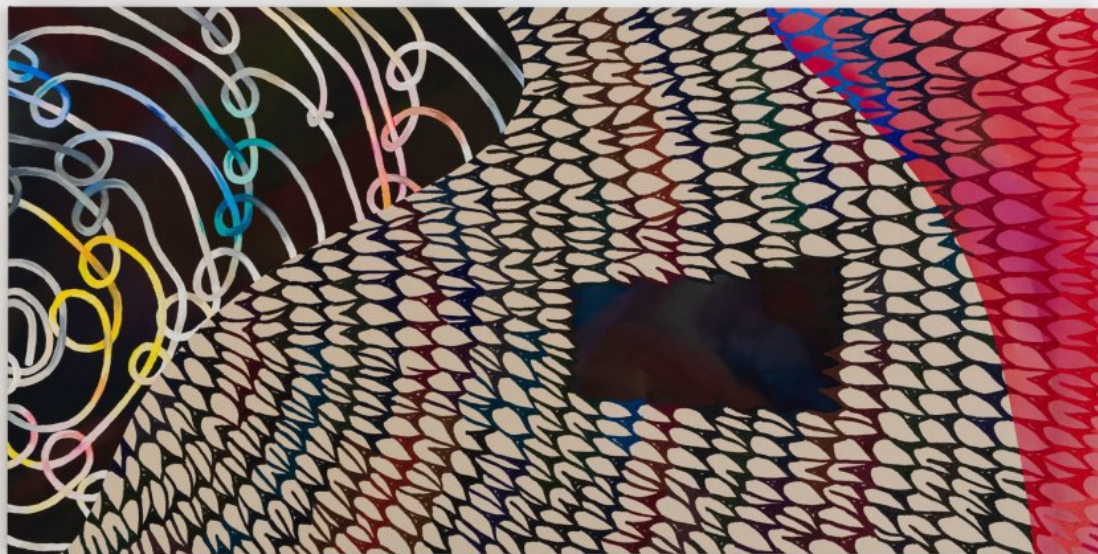

Ishi Glinsky

Lifetimes That Broke The Earth
05/13/23 - 06/17/23

Ishi Glinsky
Lifetimes that broke the Earth #2, 2023
Oil stick on ink on canvas
120 x 60 in
(304.8 x 152.4 cm)

Ishi Glinsky
Rapidly, Slowly, 2023
Acrylic ink, oil stick and matte medium on canvas
80 x 60 in
(203.2 x 152.4 cm)

Ishi Glinsky
Lifetimes that broke the Earth #1, 2023
Acrylic ink, oil stick and matte medium on canvas
120 X 60 in
(304.8 x 152.4 cm)

Ishi Glinsky
A Crow's Feather, 2023
Oil stick, oil paint on canvas
14 x 14 in
(35.56 x 35.56 cm)

Ishi Glinsky
Intercommunicating, 2023
Oil stick, oil paint on canvas
17 x 17 in
(43.18 x 43.18 cm)

Ishi Glinsky

Keep Cool, 2023

Baling Wire

30 x 32 x 34 in

(76.2 x 81.28 x 86.36 cm)

(CS-IG-2024-001)

Ishi Glinsky