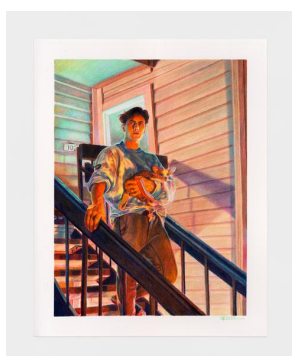

Owen Rival: Long View

30 Orchard St, Gallery 2 ▪ May 13 - June 17, 2023

The Study

2023

Colored pencil on paper

11"h x 14"w (28 x 35½cm)

Trash

2023

Acrylic on canvas

30"h x 24"w (76 x 61cm)

Outward

2023

Acrylic on canvas

24"h x 30"w (61 x 76cm)

Stair

2023

Colored pencil on paper

14"h x 11"w (35½ x 28cm)

Dual

2023

Acrylic on canvas

24"h x 30"w (61 x 76cm)

S'mores

2023