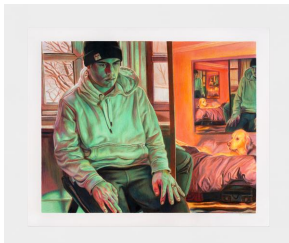

Acrylic on canvas

30"h x 24"w (76 x 61cm)

Outward

2023

Acrylic on canvas

24"h x 30"w (61 x 76cm)

Stair

2023

Colored pencil on paper

14"h x 11"w (35½ x 28cm)

Dual

2023

Acrylic on canvas

24"h x 30"w (61 x 76cm)

S'mores

2023

Acrylic on canvas

30"h x 24"w (76 x 61cm)

Run

2022

Colored pencil on paper

14"h x 12"w (35½ x 30½cm)

Inward

2023

Colored pencil on paper

14"h x 17"w (35½ x 43cm)

Tutorial

2023

Acrylic on canvas

24"h x 30"w (61 x 76cm)