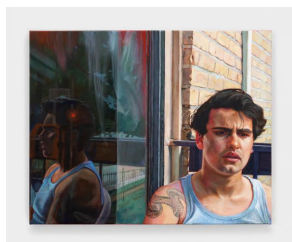

Owen Rival: Long View

30 Orchard St, Gallery 2 ▪ May 13 - June 17, 2023

The Study

2023

Colored pencil on paper

11"h x 14"w (28 x 35½cm)

Trash

2023

Acrylic on canvas

30"h x 24"w (76 x 61cm)

Outward

2023

Acrylic on canvas

24"h x 30"w (61 x 76cm)

Stair

2023