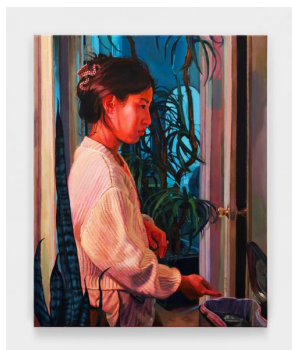

Owen Rival: Long View

30 Orchard St, Gallery 2 ▪ May 13 - June 17, 2023

The Study

2023

Colored pencil on paper

11"h x 14"w (28 x 35½cm)

Trash

2023

Acrylic on canvas

30"h x 24"w (76 x 61cm)

Outward

2023

Acrylic on canvas

24"h x 30"w (61 x 76cm)

Stair

2023