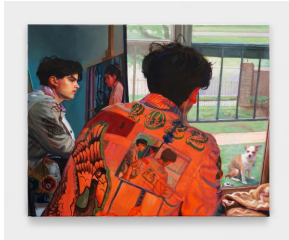

Acrylic on canvas

30"h x 24"w (76 x 61cm)

Outward

2023

Acrylic on canvas

24"h x 30"w (61 x 76cm)

Stair

2023

Colored pencil on paper

14"h x 11"w (35½ x 28cm)

Dual

2023

Acrylic on canvas

24"h x 30"w (61 x 76cm)

S'mores

2023