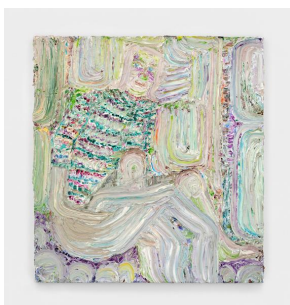

Marenne Welten: Deep Pillow

30 Orchard St, Gallery 1 ▪ May 13 - June 17, 2023

Like Alice
2022
Oil on canvas
74 $\frac{1}{2}$ "h x 55"w (190 x 140cm)

Portrait I
2020
Oil on linen
74 $\frac{3}{4}$ "h x 55"w (190 x 140cm)

Man
2023
Oil on canvas
19 $\frac{3}{4}$ "h x 17 $\frac{3}{4}$ "w (50 x 45cm)

Like Alice II

2022

Oil on canvas

19³/₄"h x 17³/₄"w (50 x 45cm)

Green Face

2022

Oil on canvas

59"h x 47¹/₄"w (150 x 120cm)

Innocent IV

2023

Oil on canvas

59"h x 47¹/₄"w (150 x 120cm)

Longlegs

2023

Oil on canvas

27³/₅"h x 25³/₅"w (70 x 65cm)

Sitting Man on Bed

2021

Oil on linen

74³/₄"h x 31¹/₂"w (190 x 80cm)

Dog

2021

Oil on linen