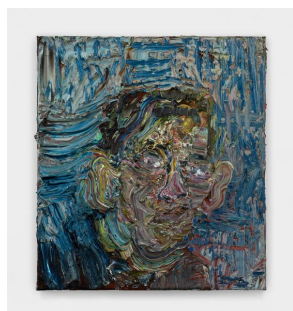

Marenne Welten: Deep Pillow

30 Orchard St, Gallery 1 ▪ May 13 - June 17, 2023

Like Alice
2022
Oil on canvas
74 $\frac{1}{2}$ "h x 55"w (190 x 140cm)

Portrait I
2020
Oil on linen
74 $\frac{3}{4}$ "h x 55"w (190 x 140cm)

Man
2023
Oil on canvas
19 $\frac{3}{4}$ "h x 17 $\frac{3}{4}$ "w (50 x 45cm)

Like Alice II

2022

Oil on canvas

19³/₄"h x 17³/₄"w (50 x 45cm)

Green Face

2022

Oil on canvas