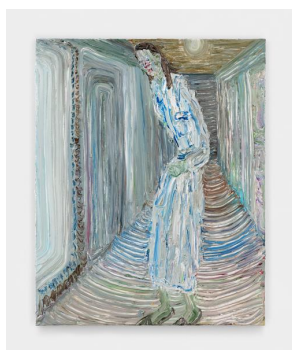

Man
2023
Oil on canvas
19 $\frac{3}{4}$ "h x 17 $\frac{3}{4}$ "w (50 x 45cm)

Like Alice II

2022

Oil on canvas

19³/₄"h x 17³/₄"w (50 x 45cm)

Green Face

2022

Oil on canvas

39 $\frac{3}{8}$ "h x 31 $\frac{1}{2}$ "w (100 x 80cm)

Falling Night

2023

Oil on canvas

39 $\frac{3}{8}$ "h x 31 $\frac{1}{2}$ "w (100 x 80cm)

Between Stairs & Cupboard

2023

Oil on canvas