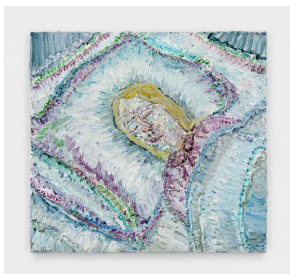

27³/₅"h x 25³/₅"w (70 x 65cm)

Sitting Man on Bed

2021

Oil on linen

74³/₄"h x 31¹/₂"w (190 x 80cm)

Dog

2021

Oil on linen

74³/₄"h x 31¹/₂"w (190 x 80cm)

Man

2020

Oil on linen

74¾" h x 31½" w (190 x 80cm)

Two Men

2021

Oil on linen

74¾" h x 31½" w (190 x 80cm)

Deep Pillow

2023

Oil on canvas

25 $\frac{3}{8}$ "h x 27 $\frac{3}{8}$ "w (65 x 70cm)

Birthday Present

2022

Oil on canvas