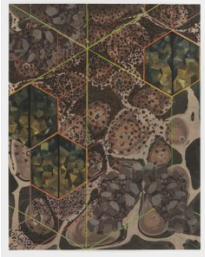

# Kai Matsumiya

**Zoe Pettijohn Schade**  
*The Hard Problem*

**May 11 - June 17, 2023**

*front gallery (clockwise)*

**Zoe Pettijohn Schade**

*Attempts at Self-Organization 4*, 2020

gouache with dyed silver leaf and aluminum leaf on paper

18 $\frac{7}{8}$  x 12 $\frac{1}{4}$  in. 47.94 x 31.12 cm.

ZP0140

**Zoe Pettijohn Schade**

*Attempts at Self-Organization 5*, 2020

gouache with dyed silver leaf and aluminum leaf on paper

22 x 16 $\frac{3}{4}$  in. 56.00 x 42.55 cm.

ZP0141

**Zoe Pettijohn Schade**

*Attempts At Self Organization 8*, 2021

Gouache with dyed silver leaf, toned aluminum leaf, copper leaf, gold leaf, and palladium leaf on paper

22 $\frac{1}{4}$  x 18 $\frac{7}{8}$  in. 56.52 x 46.04 cm.

Gouache with dyed silver leaf, toned aluminum leaf, copper leaf, gold leaf, and palladium leaf on paper  
22½ x 18¾ in. 57.15 x 47.63 cm.

ZP0182

**Zoe Pettijohn Schade**

*Attempts at Self-Organization 1*, 2020