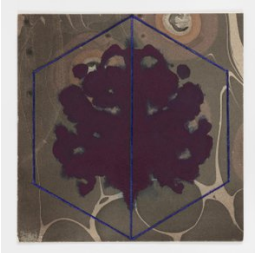

gouache on paper

18⅞ x 12⅜ in. 47.94 x 31.43 cm.

ZP0137

**Zoe Pettijohn Schade**

*Attempts at Self-Organization 7*, 2020

gouache with dyed silver leaf, oxidized silver leaf, composite leaf on paper

19 x 13¾ in. 48.26 x 34.92 cm.

ZP0143

**Zoe Pettijohn Schade**

*Rorschach 4*, 2021

gouache with toned aluminum leaf on paper

7¼ x 7 in. 18.41 x 17.78 cm.

ZP0180

**Zoe Pettijohn Schade**

*Rorschach 1*, 2021

gouache with toned aluminum leaf on paper

7 x 6¾ in. 17.78 x 17.14 cm.

ZP0178

**Zoe Pettijohn Schade**

*Rorschach 3, 2021*

gouache with toned aluminum leaf on paper

7¼ x 7 in. 18.41 x 17.78 cm.

ZP0179

**Zoe Pettijohn Schade**

*Rorschach 2, 2021*

gouache with toned aluminum leaf on paper

7 x 7 in. 17.78 x 17.78 cm.

ZP0177

**Zoe Pettijohn Schade**

*Attempts at Self-Organization 6, 2020*

gouache with gold, silver, copper and pewter leaf on paper