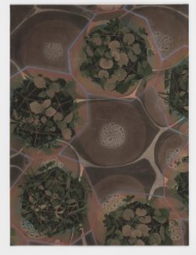

Zoe Pettijohn Schade

Attempts at Self-Organization 2, 2020

gouache on paper

18⁷/₈ x 14 in. 47.93 x 35.56 cm.

ZP0138