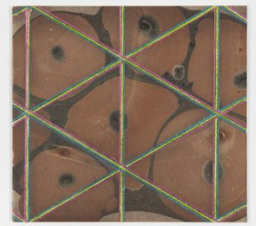

Zoe Pettijohn Schade
Gilded Mirror Lines 2, 2021
gouache with dyed silver leaf and toned aluminum
leaf on paper
5¾ x 6¼ in. 14.61 x 15.88 cm.
ZP0166