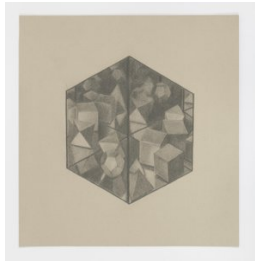

Zoe Pettijohn Schade
Cube 2, 2020
graphite on paper
8 $\frac{5}{8}$ x 8 $\frac{1}{4}$ in. 21.91 x 20.96 cm.
ZP0147