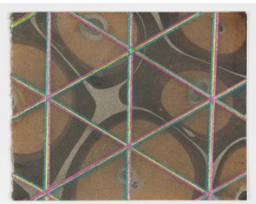

Zoe Pettijohn Schade
Gilded Mirror Lines 1, 2021
gouache with dyed silver leaf and toned aluminum
leaf on paper
5¾ x 7¼ in. 14.5 x 18.5 cm.
ZP0167