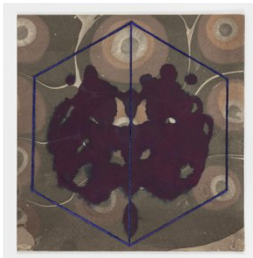

Gouache with dyed silver leaf, toned aluminum leaf, copper leaf, gold leaf, and palladium leaf on paper  
22½ x 18¾ in. 57.15 x 47.63 cm.

ZP0182

**Zoe Pettijohn Schade**

*Attempts at Self-Organization 1*, 2020

gouache on paper

18⅞ x 12⅜ in. 47.94 x 31.43 cm.

ZP0137

**Zoe Pettijohn Schade**

*Attempts at Self-Organization 7*, 2020

gouache with dyed silver leaf, oxidized silver leaf, composite leaf on paper

19 x 13¾ in. 48.26 x 34.92 cm.

ZP0143

**Zoe Pettijohn Schade**

*Rorschach 4*, 2021

gouache with toned aluminum leaf on paper

7¼ x 7 in. 18.41 x 17.78 cm.

ZP0180

**Zoe Pettijohn Schade**

*Rorschach 1*, 2021

gouache with toned aluminum leaf on paper

7 x 6¾ in. 17.78 x 17.14 cm.

ZP0178

**Zoe Pettijohn Schade**

*Rorschach 3, 2021*

gouache with toned aluminum leaf on paper

7¼ x 7 in. 18.41 x 17.78 cm.

ZP0179