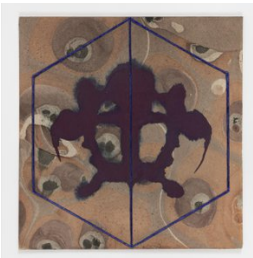

Gouache with dyed silver leaf, toned aluminum leaf, copper leaf, gold leaf, and palladium leaf on paper  
22½ x 18¾ in. 57.15 x 47.63 cm.

ZP0182

**Zoe Pettijohn Schade**

*Attempts at Self-Organization 1*, 2020

gouache on paper

18⅞ x 12⅜ in. 47.94 x 31.43 cm.

ZP0137

**Zoe Pettijohn Schade**

*Attempts at Self-Organization 7*, 2020

gouache with dyed silver leaf, oxidized silver leaf, composite leaf on paper

19 x 13¾ in. 48.26 x 34.92 cm.

ZP0143

**Zoe Pettijohn Schade**

*Rorschach 4*, 2021

gouache with toned aluminum leaf on paper

7¼ x 7 in. 18.41 x 17.78 cm.

ZP0180

**Zoe Pettijohn Schade**

*Rorschach 1*, 2021

gouache with toned aluminum leaf on paper

7 x 6¾ in. 17.78 x 17.14 cm.

ZP0178

**Zoe Pettijohn Schade**

*Rorschach 3, 2021*

gouache with toned aluminum leaf on paper

7¼ x 7 in. 18.41 x 17.78 cm.

ZP0179