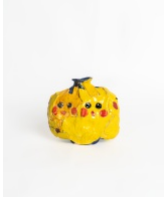

## EMILY YONG BECK - "WHISKERS ON KITTENS"

Emily Yong Beck  
*Buncheong Pikachu*, 2023  
Stoneware, majolica, and glaze  
19 x 19 x 11.5 cm / 7 1/2 x 7 1/2 x 4 1/2 in

Emily Yong Beck  
*Buncheong Sanrio*, 2023  
Stoneware, majolica, and glaze  
16.5 x 13 x 19 cm / 6 1/2 x 5 x 7 1/2 in

Emily Yong Beck  
*Astroboy*, 2023  
Stoneware, majolica, and glaze  
23.5 x 16.5 x 18 cm / 9 1/4 x 6 1/2 x 7 in

Emily Yong Beck  
*Hello Kitty Bow*, 2023  
Stoneware, majolica, and glaze  
19 x 21.5 x 19 cm / 7 1/2 x 8 1/2 x 7 1/2 in

Emily Yong Beck  
*Sailor Moon Jar*, 2023  
Stoneware, majolica, glaze, and gold luster  
18 x 18 x 18 cm / 7 x 7 x 7 in

Emily Yong Beck  
*School Girls*, 2023  
Stoneware, majolica, and glaze  
25 x 21.5 x 20 cm / 10 x 8 1/2 x 8 in

Emily Yong Beck  
*Sailor Moon Urn, 2023*  
Stoneware, majolica, glaze, and gold luster  
37 x 21.5 x 20 cm / 14.5 x 8.5 x 8 in

Emily Yong Beck  
*Hamtaro Urn, 2023*  
Stoneware, majolica, and glaze  
29 x 20 x 20 cm / 11 1/2 x 8 x 8 in