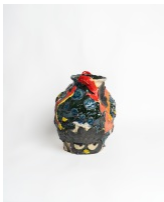

Emily Yong Beck  
*Sailor Moon Jar*, 2023  
Stoneware, majolica, glaze, and gold luster  
18 x 18 x 18 cm / 7 x 7 x 7 in

Emily Yong Beck  
*School Girls*, 2023  
Stoneware, majolica, and glaze  
25 x 21.5 x 20 cm / 10 x 8 1/2 x 8 in

Emily Yong Beck  
*Sailor Moon Urn, 2023*  
Stoneware, majolica, glaze, and gold luster  
37 x 21.5 x 20 cm / 14.5 x 8.5 x 8 in

Emily Yong Beck  
*Hamtaro Urn, 2023*  
Stoneware, majolica, and glaze  
29 x 20 x 20 cm / 11 1/2 x 8 x 8 in

Emily Yong Beck  
*Rainbow Kitty, 2023*  
Stoneware, majolica, and glaze  
18 x 16.5 x 11 cm / 7 x 6 1/2 x 4 1/2 in

Emily Yong Beck  
*Do You Remember, 2023*  
Stoneware, majolica, and glaze  
24 x 18 x 18 cm / 9 1/2 x 7 x 7 in

Emily Yong Beck  
*Trio Pot, 2023*  
Stoneware, majolica, and glaze  
34 x 30.5 x 32 cm / 13 1/2 x 12 x 12 1/2 in

Emily Yong Beck  
*Sanrio Carved Infested Pot, 2023*  
Stoneware, majolica, and glaze  
38 x 30 x 30 cm / 15 x 12 x 12 in