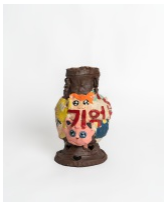

Emily Yong Beck
Do You Remember, 2023
Stoneware, majolica, and glaze
24 x 18 x 18 cm / 9 1/2 x 7 x 7 in