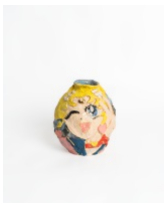

## EMILY YONG BECK - "WHISKERS ON KITTENS"

Emily Yong Beck  
*Buncheong Pikachu*, 2023  
Stoneware, majolica, and glaze  
19 x 19 x 11.5 cm / 7 1/2 x 7 1/2 x 4 1/2 in

Emily Yong Beck  
*Buncheong Sanrio*, 2023  
Stoneware, majolica, and glaze  
16.5 x 13 x 19 cm / 6 1/2 x 5 x 7 1/2 in

Emily Yong Beck  
*Astroboy*, 2023  
Stoneware, majolica, and glaze  
23.5 x 16.5 x 18 cm / 9 1/4 x 6 1/2 x 7 in

Emily Yong Beck  
*Hello Kitty Bow*, 2023  
Stoneware, majolica, and glaze  
19 x 21.5 x 19 cm / 7 1/2 x 8 1/2 x 7 1/2 in

Emily Yong Beck  
*Sailor Moon Jar*, 2023  
Stoneware, majolica, glaze, and gold luster  
18 x 18 x 18 cm / 7 x 7 x 7 in

Emily Yong Beck  
*School Girls*, 2023  
Stoneware, majolica, and glaze  
25 x 21.5 x 20 cm / 10 x 8 1/2 x 8 in

Emily Yong Beck  
*Sailor Moon Urn, 2023*  
Stoneware, majolica, glaze, and gold luster  
37 x 21.5 x 20 cm / 14.5 x 8.5 x 8 in

Emily Yong Beck  
*Hamtaro Urn, 2023*  
Stoneware, majolica, and glaze  
29 x 20 x 20 cm / 11 1/2 x 8 x 8 in