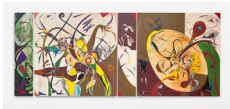

Photo credit:
Lance Brewer

Theresa Chromati

So Completely Yours when You Come as You are (Choices choices Choices as to Where I Land), 2023

Acrylic, glitter, silk and tweed soft sculpture on canvas
Installed size: 68 x 170 1/2 x 5 inches / 172.7 x 433.1 x 12.7 cm
(2): 68 x 68 x 5 inches / 172.7 x 172.7 x 12.7 cm
(2): 68 x 15 x 5 inches / 172.7 x 38.1 x 12.7 cm
**including 1 1/2 inch spacing between each panel
(TC00033PNT)