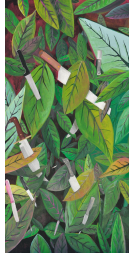

Melee

Acrylic on cradled birch panel
24 x 48 in, 2023