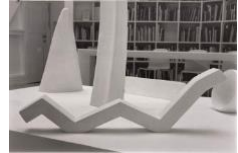

Charlotte Moth

*#5 Image for the activation of an exhibition:
'Garden of Dreams'. Alberto Giacometti and
Salvador Dali, Institute Giacometti, Paris, 2023*

Silver gelatine print

22.5 x 15.2 cm

1/3 + 1 AP