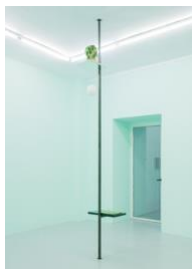

Charlotte Moth

Exquisite Corpse (tree) #3, 2023

Metal column with 2 branches, acier finish
Element 4: Head and fabric leaves, mirror with
hole, plywood rectangle (25 x 32 x 1.8 cm),
coloured thread and white plastic ball
Element 5: Black lacquered rectangle (30.3 x 50.6
x 1.8 cm), various glass objects
365 x 75 x 50.5 cm