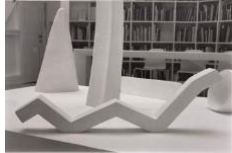

Charlotte Moth

*#3 Image for the activation of an exhibition:
'Garden of Dreams'. Alberto Giacometti and
Salvador Dali, Institute Giacometti, Paris, 2023*

Silver gelatine print

15.5 x 10.5 cm

1/3 + 1 AP

Charlotte Moth

*#4 Image for the activation of an exhibition:
'Garden of Dreams'. Alberto Giacometti and
Salvador Dali, Institute Giacometti, Paris, 2023*

Silver gelatine print

13.6 x 20.5 cm

1/3 + 1 AP