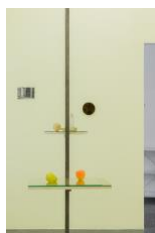

Charlotte Moth
Exquisite Corpse (tree) #1, 2023
Metal column with 2 branches, acier finish.
Element 1: Round mirror, wooden plywood circle
(34.8 cm x 18mm), glass bird, wooden found
form.
Element 2: Hong Kong Fruits, glass sheets,
plywood rectangle 35.5 x 55.5 x 18 mm), green