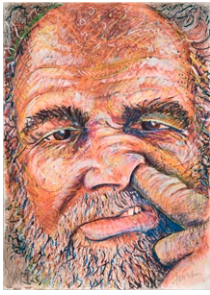

RAs 242

Robert Arneson
Portrait of the Artist Sidestepping the Issue,
1969/2008
Fired clay over fiberglass and clay
21 x 48 x 2 inches

RAs 243

Robert Arneson
Black & White (Self-Portrait, Television Series),
1973
Conte, collage on paper
21 x 25 1/4 inches

RAd 120

Robert Arneson

Pic, 1979

Mixed media on paper
41 1/4 x 29 3/4 inches

RAd 121

Robert Arneson

This Head is Mine, 1981

Bronze head with unique ceramic pedestal
74 x 22 x 22 inches
Head an AP from an edition of 3, 2 AP, 1 FC