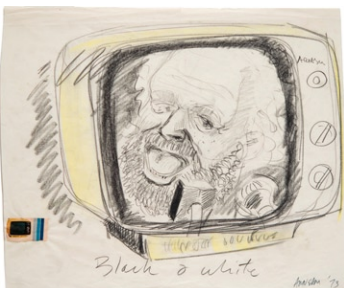

Robert Arneson
Black & White (Self-Portrait, Television Series),
1973
Conte, collage on paper
21 x 25 1/4 inches

RAd 120