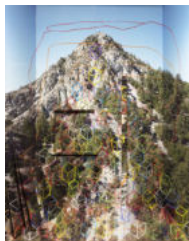

Chris Engman
Play Room (large), 2021
Edition 1 of 3 + 1 AP
Pigment print
57.5 x 74.5 in (146.1 x 189.2 cm)
59 x 76 in (149.9 x 193 cm) Framed
CE11854.1

Chris Engman
Floorplan (large), 2021
Edition 1 of 3 + 1 AP
Pigment print
57.5 x 74.5 in (146.1 x 189.2 cm)
59 x 76 in (149.9 x 193 cm) Framed
CE11856.1

Chris Engman
Pour (large), 2022
Edition 1 of 3 + 1 AP
Pigment print
59 x 76 in (149.9 x 193 cm)
60.5 x 77.5 x 3 in (153.7 x 196.9 x 7.6 cm) Framed
CE11286.1

Chris Engman
Monsters, 2023
Acrylic paint, oil pastel on pigment print mounted on Dibond
120 x 120 in (304.8 x 304.8 cm)
CE11285

Chris Engman
Mountain (large), 2022
Edition 1 of 3 + 1 AP
Pigment print
57.5 x 74.5 in (146.1 x 189.2 cm)
59 x 76 x 3 in (149.9 x 193 x 7.6 cm) Framed
CE11283.1

LUIS DE JESUS LOS ANGELES

Chris Engman
Cliff (large), 2022
Edition 1 of 3 + 1 AP
Pigment print
57.5 x 74.5 in (146.1 x 189.2 cm)
59 x 76 x 3 in (149.9 x 193 x 7.6 cm) Framed
CE11281.1