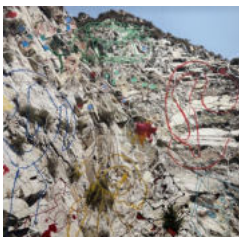

Chris Engman
Pour (large), 2022
Edition 1 of 3 + 1 AP
Pigment print
59 x 76 in (149.9 x 193 cm)
60.5 x 77.5 x 3 in (153.7 x 196.9 x 7.6 cm) Framed
CE11286.1

Chris Engman
Monsters, 2023
Acrylic paint, oil pastel on pigment print mounted on Dibond
120 x 120 in (304.8 x 304.8 cm)
CE11285