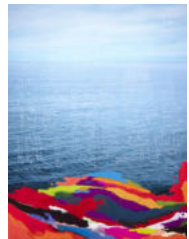

Chris Engman
Wave, 2022
Edition 1 of 6 + 2 AP
Pigment print
36 x 48 in (91.4 x 121.9 cm)
37 x 49 x 2.25 in (94 x 124.5 x 5.7 cm) Framed
CE11289.1