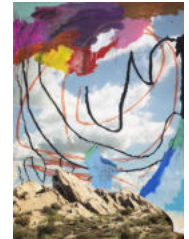

Chris Engman
Pour (large), 2022
Edition 1 of 3 + 1 AP
Pigment print
59 x 76 in (149.9 x 193 cm)
60.5 x 77.5 x 3 in (153.7 x 196.9 x 7.6 cm) Framed
CE11286.1

Chris Engman
Monsters, 2023
Acrylic paint, oil pastel on pigment print mounted on Dibond
120 x 120 in (304.8 x 304.8 cm)
CE11285

Chris Engman
Mountain (large), 2022
Edition 1 of 3 + 1 AP
Pigment print
57.5 x 74.5 in (146.1 x 189.2 cm)
59 x 76 x 3 in (149.9 x 193 x 7.6 cm) Framed
CE11283.1

LUIS DE JESUS LOS ANGELES

Chris Engman
Cliff (large), 2022
Edition 1 of 3 + 1 AP
Pigment print
57.5 x 74.5 in (146.1 x 189.2 cm)
59 x 76 x 3 in (149.9 x 193 x 7.6 cm) Framed
CE11281.1

Chris Engman
Lightning, 2022
Edition 1 of 6 + 2 AP
Pigment print
38 x 48 in (96.5 x 121.9 cm)
39 x 49 x 2.25 in (99.1 x 124.5 x 5.7 cm) Framed
CE11290.1

Chris Engman
Prism, 2023
Edition 1 of 6 + 2 AP
Pigment print
36 x 48 in (91.4 x 121.9 cm)
37 x 49 x 2.25 in (94 x 124.5 x 5.7 cm) Framed
CE11288.1