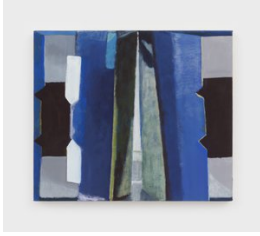

PARK VIEW / PAUL SOTO

2271 W. Washington Boulevard Los Angeles, California 90018 United States of America

---

Jenny Gagalka  
*Pop Secret 5*, 2023  
flashe on canvas  
42 x 36 inches  
106.68 x 91.44 cm  
JG0008

Jenny Gagalka  
*Pop Secret 9*, 2023  
flashe on canvas  
20 x 32 inches  
50.8 x 81.28 cm  
JG0011

Jenny Gagalka  
*Pop Secret 18*, 2023  
flashe on canvas  
70 x 48 inches  
177.8 x 121.92 cm  
JG0017

Jenny Gagalka  
*Pop Secret 1*, 2022  
flashe on canvas  
19 x 21 inches  
48.26 x 53.34 cm  
JG0004

Jenny Gagalka  
*Pop Secret 3*, 2022  
flashe on canvas  
19 x 21 inches  
48.26 x 53.34 cm  
JG0006