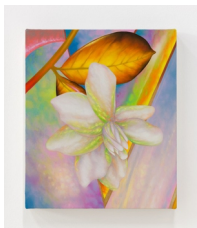

The approach

Tom Allen
Red and Green, Red and Green, 2023
Oil on canvas
86 x 48 cm
33 7/8 x 18 7/8 in.

Tom Allen
Nepenthe, 2023
Oil on canvas
86 x 48 cm
33 7/8 x 18 7/8 in.

Tom Allen
The Hour, 2023
Oil on canvas
56 x 64 cm
22 1/16 x 25 3/16 in.

Tom Allen
Nymphaea, 2023
Oil on canvas
79 x 79 cm
31 1/8 x 31 1/8 in.

Tom Allen
Yellow, and Pink, Violet and Red, 2023
Oil on canvas
58 x 43 cm
22 13/16 x 16 15/16 in.

Tom Allen
The Place, 2023
Oil on canvas
33 x 28 cm
13 x 11 in.