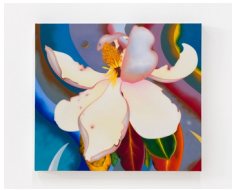

The approach

Tom Allen
Red and Green, Red and Green, 2023
Oil on canvas
86 x 48 cm
33 7/8 x 18 7/8 in.

Tom Allen
Nepenthe, 2023
Oil on canvas
86 x 48 cm
33 7/8 x 18 7/8 in.

Tom Allen
The Hour, 2023
Oil on canvas
56 x 64 cm
22 1/16 x 25 3/16 in.

Tom Allen
Nymphaea, 2023
Oil on canvas
79 x 79 cm
31 1/8 x 31 1/8 in.

Tom Allen
Yellow, and Pink, Violet and Red, 2023
Oil on canvas
58 x 43 cm
22 13/16 x 16 15/16 in.

Tom Allen
The Place, 2023
Oil on canvas
33 x 28 cm
13 x 11 in.