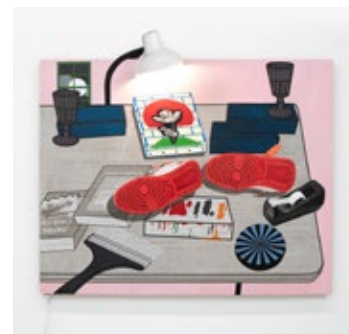

Singing Contest, 2023

Colored pencil with ink and graphite on cotton board, and acrylic on canvas over artist-made panels
60 x 60 x 9 inches (152.4 x 152.4 x 22.9 cm)

Skull, 2023

Colored pencil and graphite on cotton board, polychrome wood, custom-made cobweb brooms, and acrylic on canvas over artist-made panels
52 ½ x 30 x 5 ½ inches (133.3 x 76.2 x 14 cm)

Emotional Bozo, 2023

Colored pencil and graphite on cotton board, and acrylic on canvas over artist-made panels
18 x 24 x 20 inches (45.7 x 61 x 50.8 cm)

Still Life with Masonry, 2023

Colored pencil with ink and graphite on cotton board, and acrylic on canvas over panel
60 x 60 x 2 inches (152.4 x 152.4 x 5.1 cm)

Painter's Table, 2023

Colored pencil with ink and graphite on cotton board, polychrome wood, lamp parts, power cord, electronics, pull chain with handle, and acrylic on canvas over panel
53 x 60 x 5 ½ inches (134.6 x 152.4 x 14 cm)