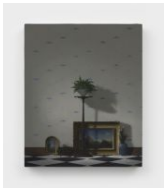

NICELLE BEAUCHENE GALLERY

Quentin James McCaffrey

Hour of Light

June 8 – July 7, 2023

Quentin James McCaffrey
Mirror and View, 2023
Oil on canvas over wood panel
13 1/2h x 11w x 1 1/2d in
qmccaffrey049

Quentin James McCaffrey
Bouquet with Sunbeam, 2023
Oil on canvas over wood panel
16h x 13w x 1 1/2d in
qmccaffrey057

Quentin James McCaffrey
Sunbeam and Sunset, 2023
Oil on canvas over wood panel
10h x 8w x 1 1/2d in
qmccaffrey044

Quentin James McCaffrey
Landscapes with Fern, 2023
Oil on canvas over wood panel
13 1/2h x 11w x 1 1/2d in
qmccaffrey052

Quentin James McCaffrey
Mirror and Bouquet, 2023
Oil on canvas over wood panel
10h x 8w x 1 1/2d in
qmccaffrey042

NICELLE BEAUCHENE GALLERY

Quentin James McCaffrey
Urn with Landscapes, 2023
Oil on canvas over wood panel
13 1/2h x 11w x 1 1/2d in
qmccaffrey051

Quentin James McCaffrey
Mirror in Red Room, 2023
Oil on canvas over wood panel
10h x 8w x 1 1/2d in
qmccaffrey047

Quentin James McCaffrey
Bouquet and Sunbeam, 2023
Oil on canvas over wood panel
10h x 8w x 1 1/2d in
qmccaffrey046