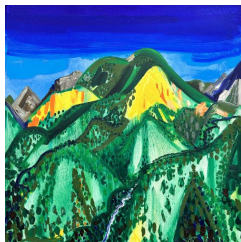

LUIS DE JESUS LOS ANGELES

Erik Olson: "The Mountain and the Sea" | Press Image Credits

All images are © **Erik Olson. Courtesy of the artist and Luis De Jesus Los Angeles.**

Installation view, *Erik Olson: The Mountain and the Sea*, Luis De Jesus Los Angeles, 2023. Courtesy of Luis De Jesus Los Angeles. Photography by IO Studio.

Erik Olson
The Cluster Pine, 2023
Oil on canvas
72 x 46 in (182.9 x 116.8 cm)
EO11357

Erik Olson
The Mountain, 2023
Oil on canvas
72 x 72 in (182.9 x 182.9 cm)
EO11355

Erik Olson
Sunrise / Sunset, 2023
Oil on canvas
72 x 72 in (182.9 x 182.9 cm)
EO11351

Erik Olson
The Aleppo Pine, 2023
Oil on canvas
72 x 72 in (182.9 x 182.9 cm)
EO11354

Erik Olson
The Cormorant, 2023
Oil on canvas
72 x 46 in (182.9 x 116.8 cm)
EO11352

LUIS DE JESUS LOS ANGELES

Erik Olson
The Dead Pine, 2023
Oil on canvas
72 x 46 in (182.9 x 116.8 cm)
EO11353