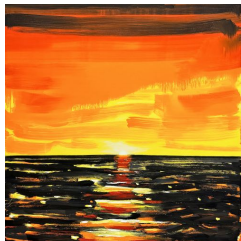

LUIS DE JESUS LOS ANGELES

Erik Olson: "The Mountain and the Sea" | Press Image Credits

All images are © **Erik Olson. Courtesy of the artist and Luis De Jesus Los Angeles.**

Installation view, *Erik Olson: The Mountain and the Sea*, Luis De Jesus Los Angeles, 2023. Courtesy of Luis De Jesus Los Angeles. Photography by IO Studio.

Erik Olson
The Cluster Pine, 2023
Oil on canvas
72 x 46 in (182.9 x 116.8 cm)
EO11357

Erik Olson
The Mountain, 2023
Oil on canvas
72 x 72 in (182.9 x 182.9 cm)
EO11355

Erik Olson
Sunrise / Sunset, 2023
Oil on canvas
72 x 72 in (182.9 x 182.9 cm)
EO11351