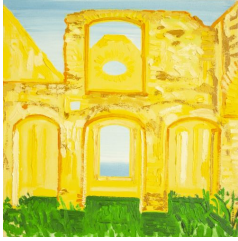

Erik Olson
The Cluster Pine, 2023
Oil on canvas
72 x 46 in (182.9 x 116.8 cm)
EO11357

Erik Olson
The Mountain, 2023
Oil on canvas
72 x 72 in (182.9 x 182.9 cm)
EO11355

Erik Olson
Sunrise / Sunset, 2023
Oil on canvas
72 x 72 in (182.9 x 182.9 cm)
EO11351

Erik Olson
The Aleppo Pine, 2023
Oil on canvas
72 x 72 in (182.9 x 182.9 cm)
EO11354

Erik Olson
The Cormorant, 2023
Oil on canvas
72 x 46 in (182.9 x 116.8 cm)
EO11352

LUIS DE JESUS LOS ANGELES

Erik Olson
The Dead Pine, 2023
Oil on canvas
72 x 46 in (182.9 x 116.8 cm)
EO11353

Erik Olson
Shadow, 2023
Oil on canvas
72 x 46 in (182.9 x 116.8 cm)
EO11356

Erik Olson
The Old Man and the Sea, 2021
Oil on canvas
11.75 x 9.75 in (29.8 x 24.8 cm)
EO11371

Erik Olson
The Diving Gannet, 2021
Oil on canvas
11.75 x 9.75 in (29.8 x 24.8 cm)
EO11372

Erik Olson
Frigiliana, 2021
Oil on canvas
11.75 x 11.75 in (29.8 x 29.8 cm)
EO11378

Erik Olson
Temple on the Mountain, 2021
Oil on canvas
11.75 x 11.75 in (29.8 x 29.8 cm)
EO11381

LUIS DE JESUS LOS ANGELES