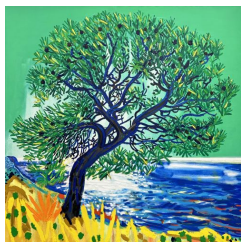

LUIS DE JESUS LOS ANGELES

Erik Olson: "The Mountain and the Sea" | Press Image Credits

All images are © **Erik Olson. Courtesy of the artist and Luis De Jesus Los Angeles.**

Installation view, *Erik Olson: The Mountain and the Sea*, Luis De Jesus Los Angeles, 2023. Courtesy of Luis De Jesus Los Angeles. Photography by IO Studio.

Erik Olson
The Cluster Pine, 2023
Oil on canvas
72 x 46 in (182.9 x 116.8 cm)
EO11357

Erik Olson
The Mountain, 2023
Oil on canvas
72 x 72 in (182.9 x 182.9 cm)
EO11355

Erik Olson
Sunrise / Sunset, 2023
Oil on canvas
72 x 72 in (182.9 x 182.9 cm)
EO11351

Erik Olson
The Aleppo Pine, 2023
Oil on canvas
72 x 72 in (182.9 x 182.9 cm)
EO11354

Erik Olson
The Cormorant, 2023
Oil on canvas
72 x 46 in (182.9 x 116.8 cm)
EO11352

LUIS DE JESUS LOS ANGELES

Erik Olson
The Dead Pine, 2023
Oil on canvas
72 x 46 in (182.9 x 116.8 cm)
EO11353