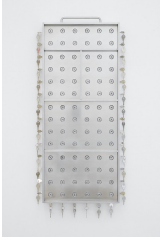

S.L.

IL2301

Irina Lotarevich

Housing Anxiety 8, 2023

Aluminum, stainless steel, locks and keys

35 3/4 x 15 x 2.75 inches