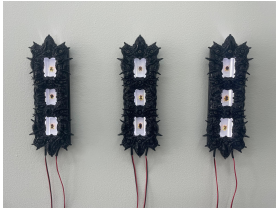

Andrew Rutherfordale
Coffin 4
2023
Green scarab beetle, resin, ABS plastic, aluminum
framing, LEDs
12 x 23 inches