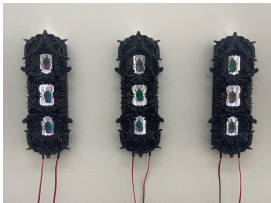

Andrew Rutherfordale
Coffin 3
2023
Sunburst diving beetles, resin, ABS plastic,
aluminum framing, LEDs
12 x 23 inches