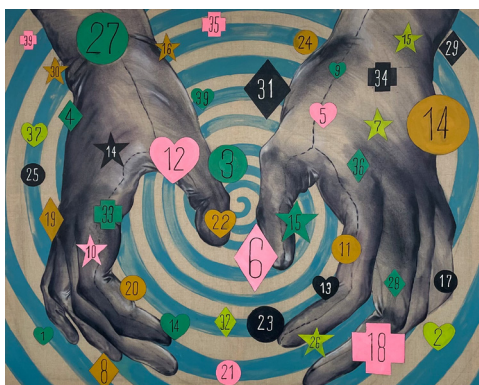

160 x 130 cm

KAITO Itsuki

Tight intelligence (woven belts), 2023

Oil and charcoal on canvas

162 x 130 cm

Blue Velvet Projects

KAITO Itsuki

The monopolistic sweet spots (Mapping of senses), 2022

Oil on canvas

180 x 160 cm

KAITO Itsuki

The monopolistic sweet spots (Foot, Whole body), 2023

Oil and charcoal on canvas

224 x 181 cm

KAITO Itsuki

Looming Digits (How to catch things), 2023

Oil and charcoal on canvas

180 x 150 cm

KAITO Itsuki

The Elastic Edges (Swelled self), 2023

Oil on canvas

33.2 x 24.2 cm

KAITO Itsuki

The Elastic Edges (Blue hand, Red mapping), 2023