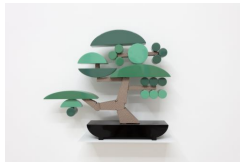

HALSEY MCKAY GALLERY

Lisha Bai & Chris Bogia - Here Comes the Sun, 2023

Lisha Bai
View Through the Porthole, 2023
Piecework linen fabric
30 inches in diameter
007

Chris Bogia
Bonsai VIII, 2023
ABS plastic, lacquer, raffia, acrylic paint
3 x 16 x 12 inches (7.6 x 40.6 x 30.5 cm)
005

Chris Bogia
Bonsai IX, 2023
ABS plastic, lacquer, raffia, acrylic paint
4 x 19 x 16 inches (10.2 x 48.3 x 40.6 cm)
006

Lisha Bai
Bonsai in the Window, 2023
Piecework linen fabric
83.5 x 36 inches (212.1 x 91.4 cm)
005