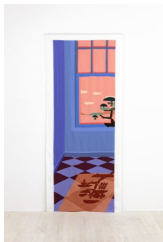

HALSEY MCKAY GALLERY

Lisha Bai & Chris Bogia - Here Comes the Sun, 2023

Lisha Bai
View Through the Porthole, 2023
Piecework linen fabric
30 inches in diameter
007

Chris Bogia
Bonsai VIII, 2023
ABS plastic, lacquer, raffia, acrylic paint
3 x 16 x 12 inches (7.6 x 40.6 x 30.5 cm)
005

Chris Bogia
Bonsai IX, 2023
ABS plastic, lacquer, raffia, acrylic paint
4 x 19 x 16 inches (10.2 x 48.3 x 40.6 cm)
006

Lisha Bai
Bonsai in the Window, 2023
Piecework linen fabric
83.5 x 36 inches (212.1 x 91.4 cm)
005