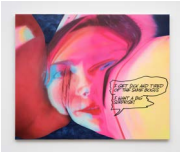

Zoe Barcza
A Big Surprise
2023
Acrylic on canvas
51 x 63 inches
129,5 x 160 cm
ZBAR2304003