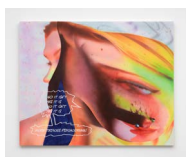

Inside Out Outside In
An exhibition of works by
Liz Craft and Zoe Barcza
C L E A R I N G, Los Angeles
May 6, 2022 - June 3, 2023

Liz Craft
Alien Boy
2019
Patinated aluminum
34 x 35 x 2 inches
86.4 x 88.9 x 5.1 cm
Edition of 2 plus 1 artist's proof
(#2/2)
LCRA2303009

Liz Craft
Full
2019
Steel, ceramic tile, clothing
35 x 35 x 1 1/4 inches
88,9 x 88,9 x 3,2 cm
LCRA2303002

Zoe Barcza
Quiche Lorraine
2023
Acrylic on canvas, aluminum
frame
46 x 34 inches
116,8 x 86,4 cm
ZBAR2304005

Liz Craft
Brickman
2019
Patinated aluminum
75 x 32 x 13 inches
190,5 x 81,3 x 33 cm
Edition of 2 plus 1 artist's proof
(#1/2)
LCRA2303004

Zoe Barcza
More Tedious Psychodrama
2023
Acrylic on canvas
51 x 63 inches
129,5 x 160 cm
ZBAR2304001