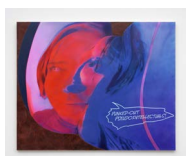

Zoe Barcza
Punked-Out Pseudointellectuals!
2023
Acrylic on canvas
51 x 63 inches
129,5 x 160 cm
ZBAR2304002