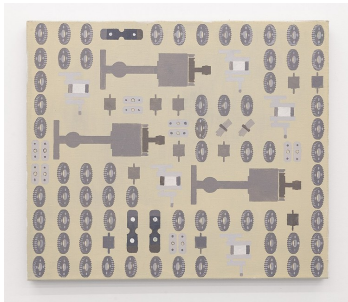

RRJH2023077

Jordan Halsall

Saccade (Infinadeck), 2023

acrylic and oil on linen

56.5 × 66.5 cm