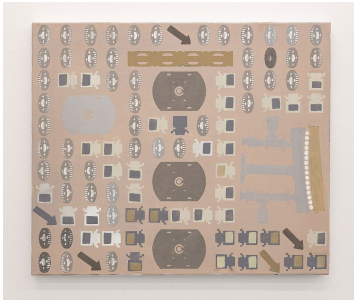

RRJH2023076

Jordan Halsall

Saccade (Virtuix), 2023

acrylic and oil on linen

56.5 × 66.5 cm