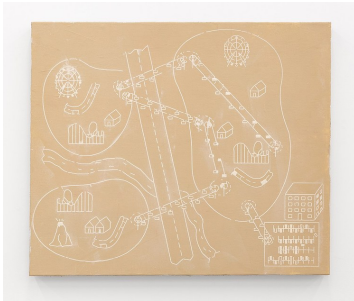

JORDAN HALSALL | Flatways

24 June–16 July, 2023

RRJH2023075

Jordan Halsall

Omni, 2023

whey protein isolate, potassium citrate, choline bitartrate,
synthetic polymer on linen

56.5 × 66.5 cm