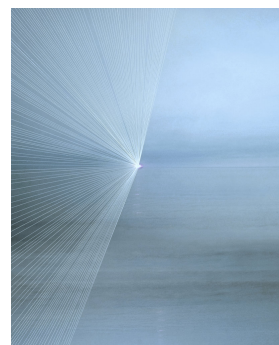

unique

15. Anna Vogel
Ashes to Ashes
2021
Pigment prints, scratched
33 × 34 cm

unique

16. Anna Vogel
Scale
2021
Pigment print, scratched
37,5 × 30 cm

unique

Sperling

17. Anna Vogel
Clean 14 – 81
2021
Ink on pigment print
40 × 60 cm