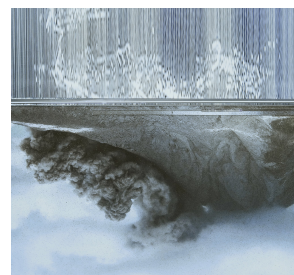

12. Anna Vogel
Superrational
2021
Pigment prints, scratched
40 × 30 cm
unique

Sperling

13. Anna Vogel
Folding a capital
2021
Pigment prints, scratched, lacquer
40 × 30 cm

unique

14. Anna Vogel
Seeing
2021
Pigment prints, scratched
40 × 30 cm

unique

15. Anna Vogel
Ashes to Ashes
2021
Pigment prints, scratched
33 × 34 cm

unique

16. Anna Vogel
Scale
2021
Pigment print, scratched
37,5 × 30 cm

unique

Sperling

17. Anna Vogel
Clean 14 – 81
2021
Ink on pigment print
40 × 60 cm