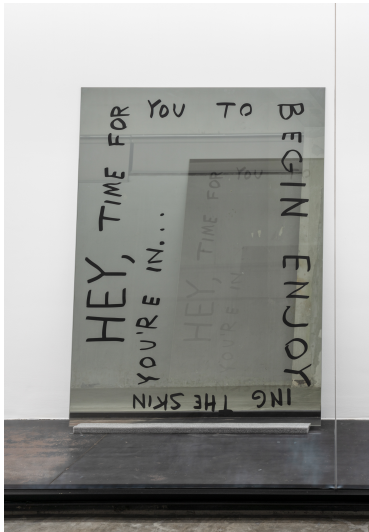

## STORAGE

Karl Holmqvist  
**Untitled (TIME4U2BEGIN)**, 2023  
Silkscreen on mirror  
110 x 150 cm

Courtesy of the artist  
Photo credit: Atelier 247

Guo-Liang Tan  
**Step From**, 2023  
Acrylic on aeronautical fabric, wood  
112 x 91.5 cm

Courtesy of Ota Fine Arts, Singapore/  
Shanghai/ Tokyo  
Photo credit: Atelier 247

Guo-Liang Tan  
**Untitled**, 2022  
Acrylic on aeronautical fabric, wood  
61 x 46 cm

Courtesy of Ota Fine Arts, Singapore/  
Shanghai/ Tokyo  
Photo credit: Atelier 247