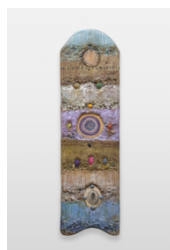

---

NK-D-23-03  
小出ナオキ Naoki Koide  
JONICONIAN drawings  
2023  
pen and color pencil on paper, framed  
27.5 x 21.5 cm

---

NK-D-23-02  
小出ナオキ Naoki Koide  
JONICONIAN drawings  
2023  
pen and color pencil on paper, framed  
27.5 x 21.5 cm

---

NK-D-23-01  
小出ナオキ Naoki Koide  
JONICONIAN drawings  
2023  
pen on paper, framed  
27.5 x 21.5 cm

---

NK-S-23-01  
小出ナオキ Naoki Koide  
gojidan  
2023  
mortar and acrylic on wood panel  
h.91.8 x w.81.0 x d.2.9 cm

---

NK-S-23-02  
小出ナオキ Naoki Koide  
karnaitsugugu  
2023  
mortar and acrylic on wood panel  
h.92.5 x w.27.0 x d.2.6 cm

---

NK-S-23-03  
小出ナオキ Naoki Koide  
hotemowaite  
2023  
mortar and acrylic on wood panel  
h.91.2 x w.50.8 x d.2.7 cm