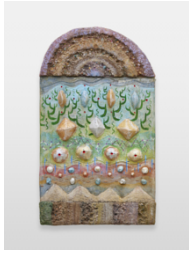

---

NK-D-23-01  
小出ナオキ Naoki Koide  
JONICONIAN drawings  
2023  
pen on paper, framed  
27.5 x 21.5 cm

---

NK-S-23-01  
小出ナオキ Naoki Koide  
gojidan  
2023  
mortar and acrylic on wood panel  
h.91.8 x w.81.0 x d.2.9 cm

---

NK-S-23-02  
小出ナオキ Naoki Koide  
karnaitsugugu  
2023  
mortar and acrylic on wood panel  
h.92.5 x w.27.0 x d.2.6 cm

---

NK-S-23-03  
小出ナオキ Naoki Koide  
hotemowaite  
2023  
mortar and acrylic on wood panel  
h.91.2 x w.50.8 x d.2.7 cm

---

NK-S-23-04  
小出ナオキ Naoki Koide  
chintosyan  
2023  
mortar and acrylic on wood panel  
h.71.0 x w.50.8 x d.2.7 cm

---

NK-S-23-05  
小出ナオキ Naoki Koide  
monmitsu  
2023  
mortar and acrylic on wood panel  
h.70.8 x w.42.0 x d.2.4 cm