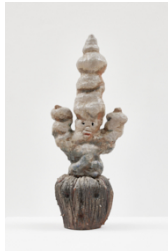

NK-S-22-07
小出ナオキ Naoki Koide
雲飾 頭像 Head with Cloud Finial
2022
ceramic
h.63.8 x w.25.6 x d.22.7 cm