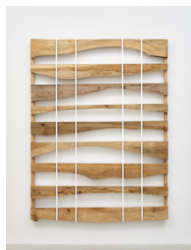

KS-S-22-31
菅木志雄 Kishio Suga
理空 Logic Space
2022
wood, acrylic
h.186.0 x w.140.0 x d.8.5 cm