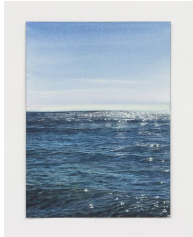

Julia Felsenthal
Glinting Sea, 2022
Watercolor and gouache on paper
12 x 9 in (30.5 x 22.9 cm)
JDJ-1283