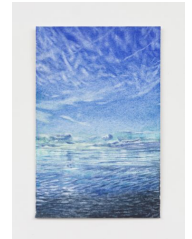

Julia Felsenthal
Thalassomania

June 8 - July 21, 2023

Julia Felsenthal
Monochrome Bay, 2022
Watercolor and gouache on paper
12 x 9 in (30.5 x 22.9 cm)
JDJ-1291

Julia Felsenthal
Glassy Bay, Miniature, 2022
Watercolor and gouache on paper
6 x 4 in (15.2 x 10.2 cm)
JDJ-1282