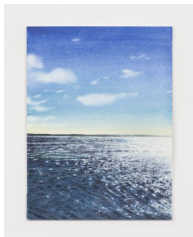

Julia Felsenthal
Entering Provincetown, 2023
Watercolor and gouache on paper
8 x 6 in (20.3 x 15.2 cm)
JDJ-1278