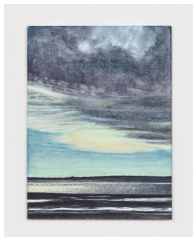

Julia Felsenthal
Great Island, 2023
Watercolor and gouache on paper
8 x 6 in (20.3 x 15.2 cm)
JDJ-1285