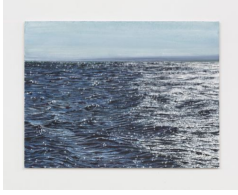

Julia Felsenthal
Cold water, hot April, 2023
Watercolor and gouache on paper
6 x 8 in (15.2 x 20.3 cm)
JDJ-1358