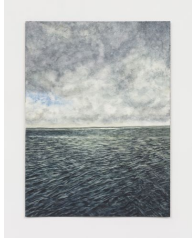

Julia Felsenthal
Thalassomania

June 8 - July 21, 2023

Julia Felsenthal
Monochrome Bay, 2022
Watercolor and gouache on paper
12 x 9 in (30.5 x 22.9 cm)
JDJ-1291

Julia Felsenthal
Glassy Bay, Miniature, 2022
Watercolor and gouache on paper
6 x 4 in (15.2 x 10.2 cm)
JDJ-1282