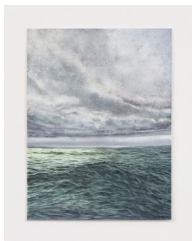

Julia Felsenthal
Far, Far Away, 2022
Watercolor and gouache on paper
8 x 6 in (20.3 x 15.2 cm)
JDJ-1279