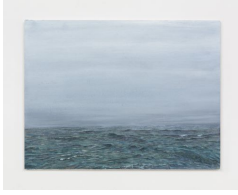

Julia Felsenthal
Pea Soup, 2022
Watercolor and gouache on paper
6 x 8 in (15.2 x 20.3 cm)
JDJ-1294