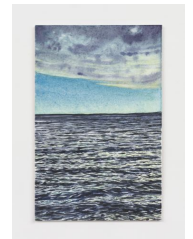

Julia Felsenthal
Alien Cloud, Miniature, 2023
Watercolor and gouache on paper
6 x 4 in (15.2 x 10.2 cm)
JDJ-1267