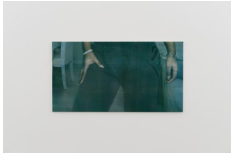

SWEETWATER,

Hanna Stiegeler
2816264357, 2023
Gouache and pigment screenprint on canvas
28 x 52 in
71 x 132 cm
(HS 108)