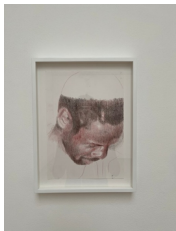

The approach

Mike Silva
Flowers, 2023
Oil on linen
76.2 x 50.8 cm
30 x 20 in.
(AP-SILVM-00075)

Mike Silva
Martins Room, 2023
Oil on linen
66 x 45.7 cm
26 x 18 in.
(AP-SILVM-00076)

Mike Silva
Window sill with plant, 2023
Oil on linen
106.7 x 71.1 cm
42 x 28 in.
(AP-SILVM-00080)

Mike Silva
Window, 2023
Oil on linen
81.3 x 61 cm
32 x 24 in.
(AP-SILVM-00084)

The approach

Mike Silva
Curtain, 2023
Oil on linen
106.7 x 76.2 cm
42 x 30 in.
(AP-SILVM-00085)

Mike Silva
Michael's Desk, 2023
Oil on linen
76.2 x 111.8 cm
30 x 44 in.
(AP-SILVM-00086)

Mike Silva
Mark 5, 2023
Oil on linen
101.6 x 76.2 cm
40 x 30 in.
(AP-SILVM-00087)

Mike Silva
Red, 2023
Oil on linen
111.8 x 76.2 cm
44 x 30 in.
(AP-SILVM-00089)

Mike Silva
Drawing of Owen, 2023
Polychromos pencil on paper
Unframed:
29.7 x 21 cm
11 11/16 x 8 1/4 in.
Framed:
36 x 27.5 cm
14 3/16 x 10 13/16 in.
(AP-SILVM-00090)

Mike Silva
Drawing of Gary, 2023
Polychromos pencil on paper
Unframed:
29.7 x 21 cm
11 11/16 x 8 1/4 in.
Framed:
36 x 27.5 cm
14 3/16 x 10 13/16 in.
(AP-SILVM-00091)

The approach

Mike Silva

Drawing of Jason sleeping, 2023