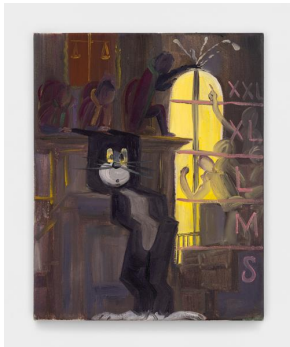

## Nazim Unal Yilmaz: Brushman

30 Orchard St, Gallery 1 ▪ June 23 - July 23, 2023

*Under the Staircase*

2023

Oil on canvas

19 $\frac{5}{8}$ "h x 15 $\frac{5}{8}$ "w (50 x 40cm)

*Mondrian for Everyone*

2023

Oil on canvas

19 $\frac{5}{8}$ "h x 15 $\frac{5}{8}$ "w (50 x 40cm)

*Painter in Hamam*

2022

Oil on canvas

19 $\frac{5}{8}$ "h x 15 $\frac{5}{8}$ "w (50 x 40cm)

*Time Running Out*

2023

Oil on canvas

19 $\frac{1}{8}$ "h x 15 $\frac{1}{8}$ "w (50 x 40cm)

*You So Strong Tom?*

2022

Oil on canvas

19 $\frac{1}{8}$ "h x 15 $\frac{1}{8}$ "w (50 x 40cm)

*123123412345*

2023