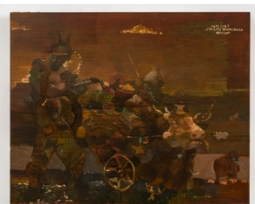

Joseph Olisaemeka Wilson
Old Alberta's Load, 2023
oil on panel
16 x 20 in.
JW0074