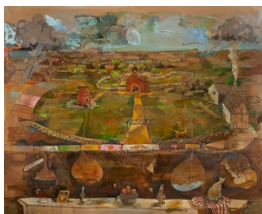

**Joseph Olisaemeka Wilson**  
*Susanna May from that side of the bay*, 2023  
oil on panel  
24 x 18 in.  
JW0093

**Joseph Olisaemeka Wilson**  
*Untitled (Wali's final love)*, 2023  
oil on panel  
14 x 11 in.  
JW0102

**Joseph Olisaemeka Wilson**  
*The Wallace family*, 2023  
oil on linen  
60 x 76 in.  
JW0098

**Joseph Olisaemeka Wilson**  
*A young bush eyed Wali*, 2023  
oil on linen  
60 x 48 in.  
JW0085

**Joseph Olisaemeka Wilson**  
*Red eye gin (do you in)*, 2023  
oil on linen  
68 x 66 in.  
JW0083