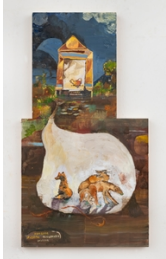

Joseph Olisaemeka Wilson
House of hen and fox den, 2022
oil, paper, pen, and watercolor on panel
22 x 12 in.
JW0080