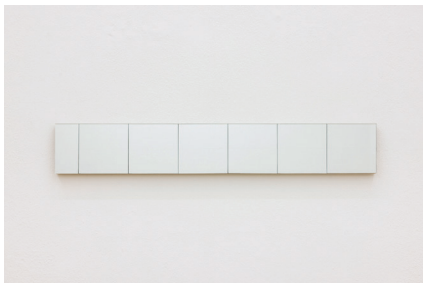

Tanja Widmann

Simple Lines (Girlfriends), 2023

Inkjetprints, graphite, masking tape pink on cardboard
100 × 80 cm (39.370 × 31.496 in), framed

0 FELIX GAUDLITZ

fig. 1137
Tanja Widmann
Simple Lines (Girlfriends), 2023
Inkjetprints, graphite, masking tape pink on cardboard
100 × 80 cm (39.370 × 31.496 in), framed

fig. 1164
Tanja Widmann
Simple Lines (Daddy), 20. – 25.12. 1961, 2023
Inkjetprint, perspex box
31 × 23 × 2.5 cm (12.204 × 9.055 × 0.984 in)

fig. 1152
Tanja Widmann
Simple Lines (Decor), 2023
Tape on mirror tiles on natural chipboard
15 × 97 × 1.9 cm (5.905 × 38.188 × 0.748 in)

fig. 1157
Tanja Widmann
Simple Lines (Profile), 20.6.2023, 2023
Wall drawing, graphite on emulsion paint, masking tape pink
Dimensions variable

fig. 1145
Tanja Widmann
Simple Lines (Common Trumpet Creeper), 2023
Inkjetprint, perspex box
34.5 × 25 × 2.5 cm (13.582 × 9.842 × 0.984 in)

fig. 1146
Tanja Widmann
Simple Lines (Decor), 2023
Tape on mirror tiles on natural chipboard
30 × 100 × 1.9 cm (11.811 × 39.370 × 0.748 in)