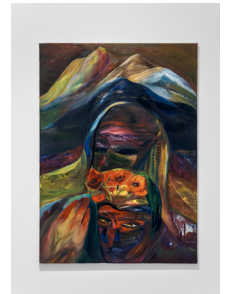

No Remedy For Memory

Tyler Dobson, Marte Eknæs, Tamar Magradze,
Reba Maybury, Xavier Robles de Medina, Ernie Wang
30 June – 29 July, 2023

1. Tyler Dobson
Black Wave, 2022
acrylic on canvas
182.9 x 121.9 cm
72 x 48 in

2. Tyler Dobson
Blue Wave, 2022
acrylic on canvas
182.9 x 121.9 cm
72 x 48 in

3. Tyler Dobson
Red Wave, 2022
acrylic on canvas
182.9 x 121.9 cm
72 x 48 in

4. Ernie Wang
Moving Castle with an Altar,
2021
ceramics
17 x 23 x 17 cm

10. Tyler Dobson
Blue Hour, 2019
acrylic on canvas
61 x 45.7 cm

11. Tyler Dobson
Blue Star, 2020
acrylic on canvas
61 x 45.7 cm

12. Tyler Dobson
Blood Moon, 2020
acrylic on canvas
61 x 45.7 cm

13. Tyler Dobson
Halloween, 2019
acrylic on canvas
61 x 45.7 cm

14. Xavier Robles de Medina
Cult Value, 2019
graphite and plaster
38.5 x 30 x 11 cm

15. Xavier Robles de Medina
Rajio Taiso (study), 2018
graphite on coloured paper
26 x 20 cm

16. Tamar Madradze
Poppies and Portraits,
2023
oil on canvas
50 x 70 cm