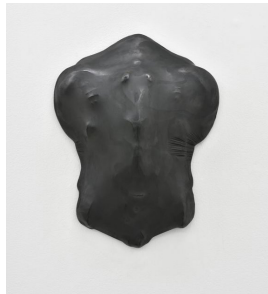

10. Tyler Dobson
Blue Hour, 2019
acrylic on canvas
61 x 45.7 cm

11. Tyler Dobson
Blue Star, 2020
acrylic on canvas
61 x 45.7 cm

12. Tyler Dobson
Blood Moon, 2020
acrylic on canvas
61 x 45.7 cm

13. Tyler Dobson
Halloween, 2019
acrylic on canvas
61 x 45.7 cm

14. Xavier Robles de Medina
Cult Value, 2019
graphite and plaster
38.5 x 30 x 11 cm

15. Xavier Robles de Medina
Rajio Taiso (study), 2018
graphite on coloured paper
26 x 20 cm

16. Tamar Madradze
Poppies and Portraits,
2023
oil on canvas
50 x 70 cm