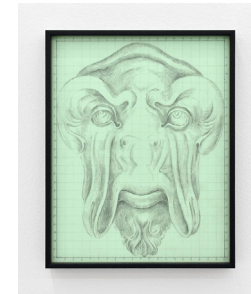

5. Ernie Wang
*Cauldron with Shark Fin
Soup*, 2021
ceramics
27 x 28 x 30 cm

6. Marte Eknæs
I, 2020
PVC, air rope, carabiner
h=236 cm, d= 50 cm
(height includes carabiner,
rope, length variable)

7. Marte Eknæs
Coenzyme, 2020
brush drawing on aluminium
56 x 38 cm

8. Marte Eknæs
Affiliation 2, 2020
brush drawing on aluminium
56 x 38 cm

Tyler Dobson, Marte Eknæs, Tamar Magradze,
Reba Maybury, Xavier Robles de Medina, Ernie Wang
30 June – 29 July, 2023

9. Marte Eknæs
Affiliation 2, 2020
brush drawing on aluminium
56 x 38 cm

10. Tyler Dobson
Blue Hour, 2019
acrylic on canvas
61 x 45.7 cm

11. Tyler Dobson
Blue Star, 2020
acrylic on canvas
61 x 45.7 cm

12. Tyler Dobson
Blood Moon, 2020
acrylic on canvas
61 x 45.7 cm

13. Tyler Dobson
Halloween, 2019
acrylic on canvas
61 x 45.7 cm

14. Xavier Robles de Medina
Cult Value, 2019
graphite and plaster
38.5 x 30 x 11 cm

15. Xavier Robles de Medina
Rajio Taiso (study), 2018
graphite on coloured paper
26 x 20 cm

16. Tamar Madradze
Poppies and Portraits,
2023
oil on canvas
50 x 70 cm