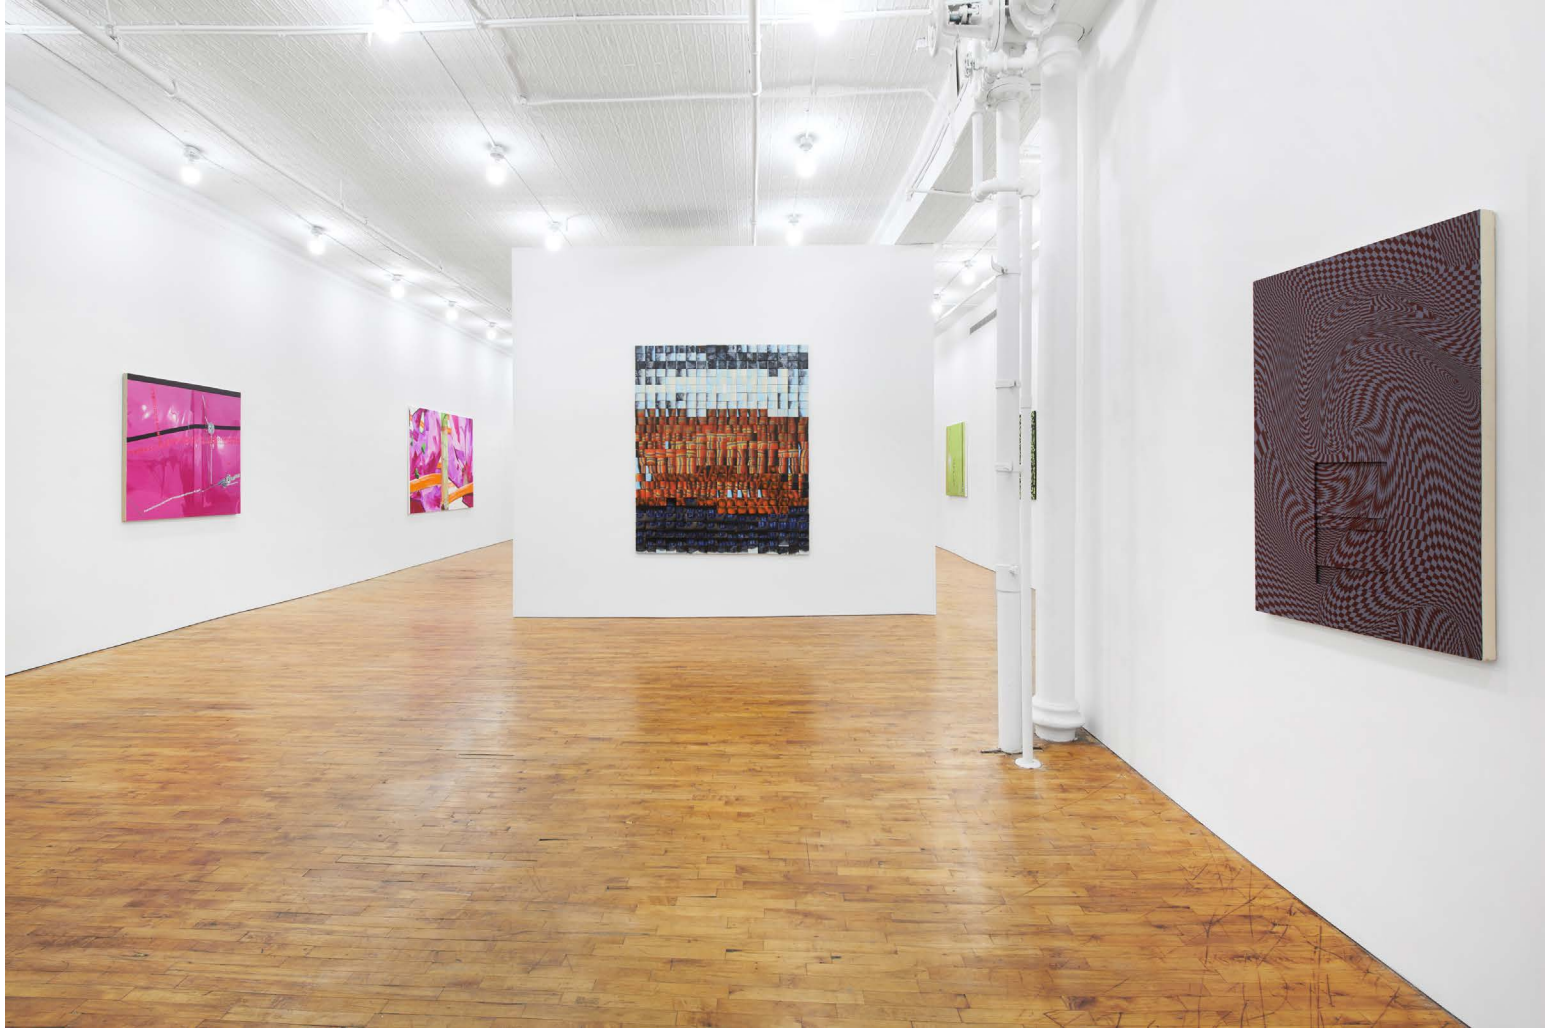

Plastic Stars

2023

Image Checklist

Exhibition view:

Plastic Stars

2023

Tara Downs, New York

Image courtesy of the artist and Tara Downs, New York. Photo: Phoebe d'Heurle.

HÉLOÏSE CHASSEPOT

Untitled (dirt, purity), 2023

Acrylic and oil on canvas

63 x 63 in / 160 x 160 cm

Image courtesy of the artist and Tara Downs, New York. Photo: Fabian Landewee.

HÉLOÏSE CHASSEPOT
Untitled (dirt, purity), 2023 (detail)
Acrylic and oil on canvas
63 x 63 in / 160 x 160 cm
Image courtesy of the artist and Tara Downs, New York. Photo: Fabian Landewee.

Exhibition view:

Plastic Stars

2023

Tara Downs, New York

Image courtesy of the artist and Tara Downs, New York. Photo: Phoebe d'Heurle.

CHARLOTTE HOUETTE

Never Never, 2023

Acrylic on canvas and fibreboard