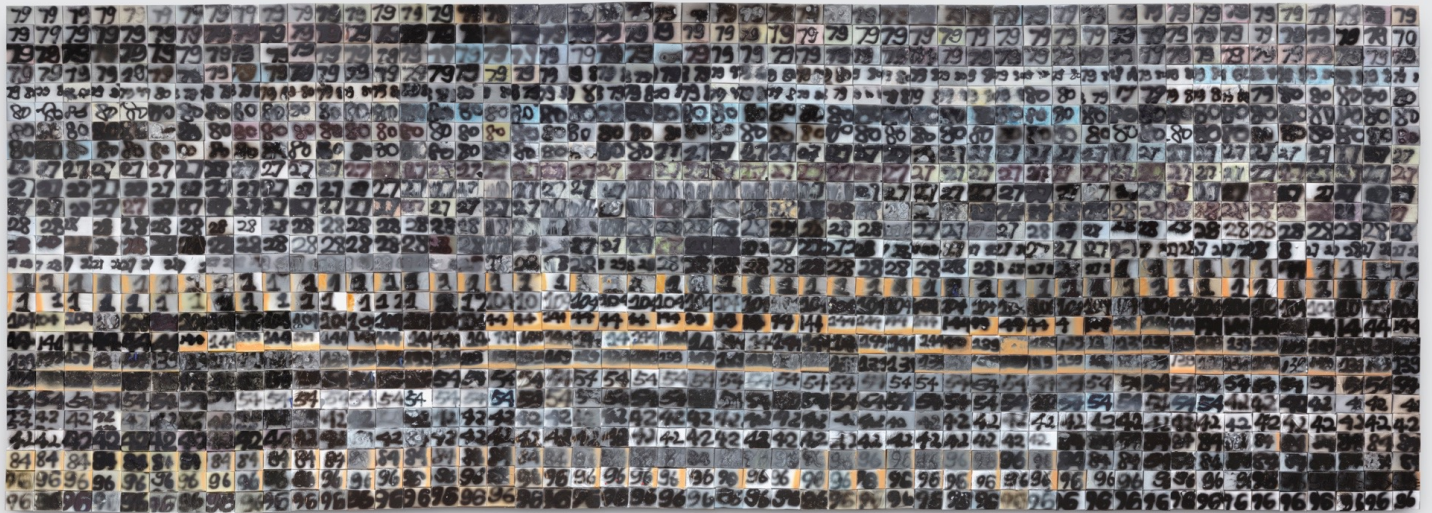

Oil on canvas

60 × 108 in / 152,4 × 274,3 cm

Image courtesy of the artist and Tara Downs, New York. Photo: Phoebe d'Heurle.

Exhibition view:

Plastic Stars

2023

Tara Downs, New York

Image courtesy of the artist and Tara Downs, New York. Photo: Phoebe d'Heurle.