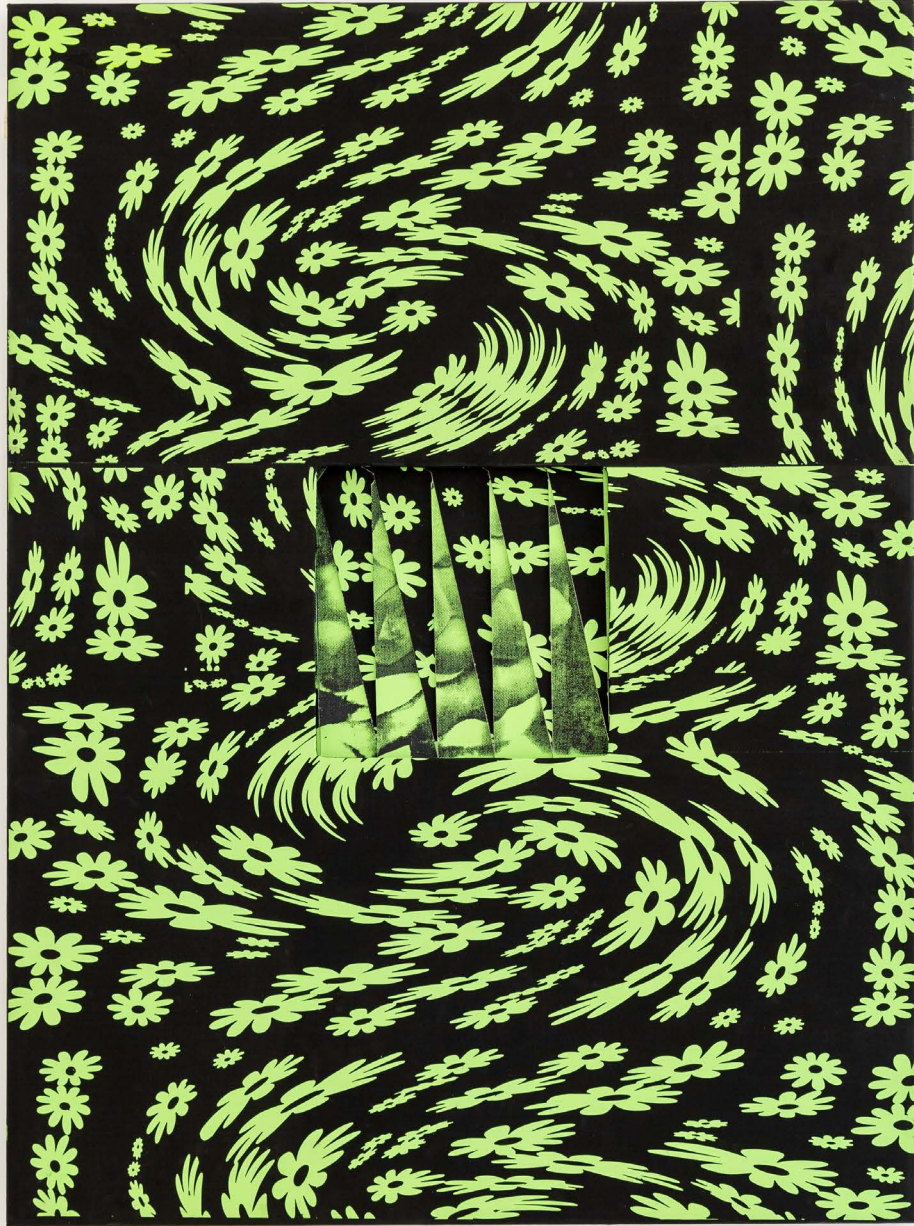

CHARLOTTE HOUETTE

Baby Horse 3, 2023

Vinyl paint on canvas, cardboard, silkscreen

39 ¹/₄ × 29 ¹/₂ in / 100 × 75 cm

Image courtesy of the artist and Tara Downs, New York.