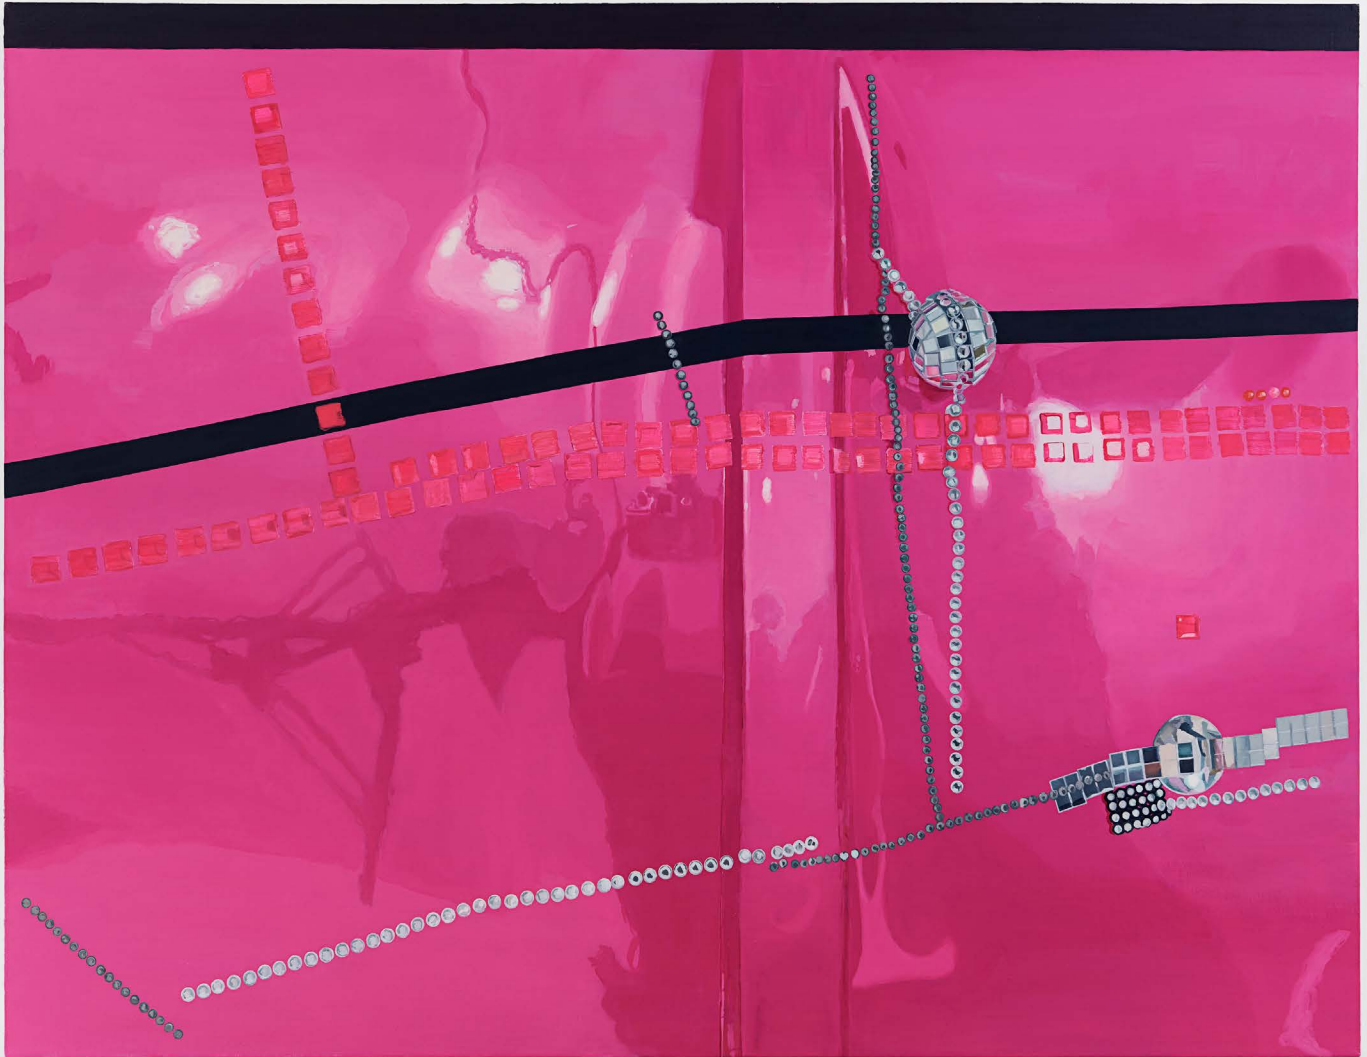

KELSEY ISAACS
pinkXsilver Large, 2023

Oil on linen
45 x 58 in / 114,3 x 147,3 cm

Image courtesy of the artist and Tara Downs, New York. Photo: Phoebe d'Heurle.