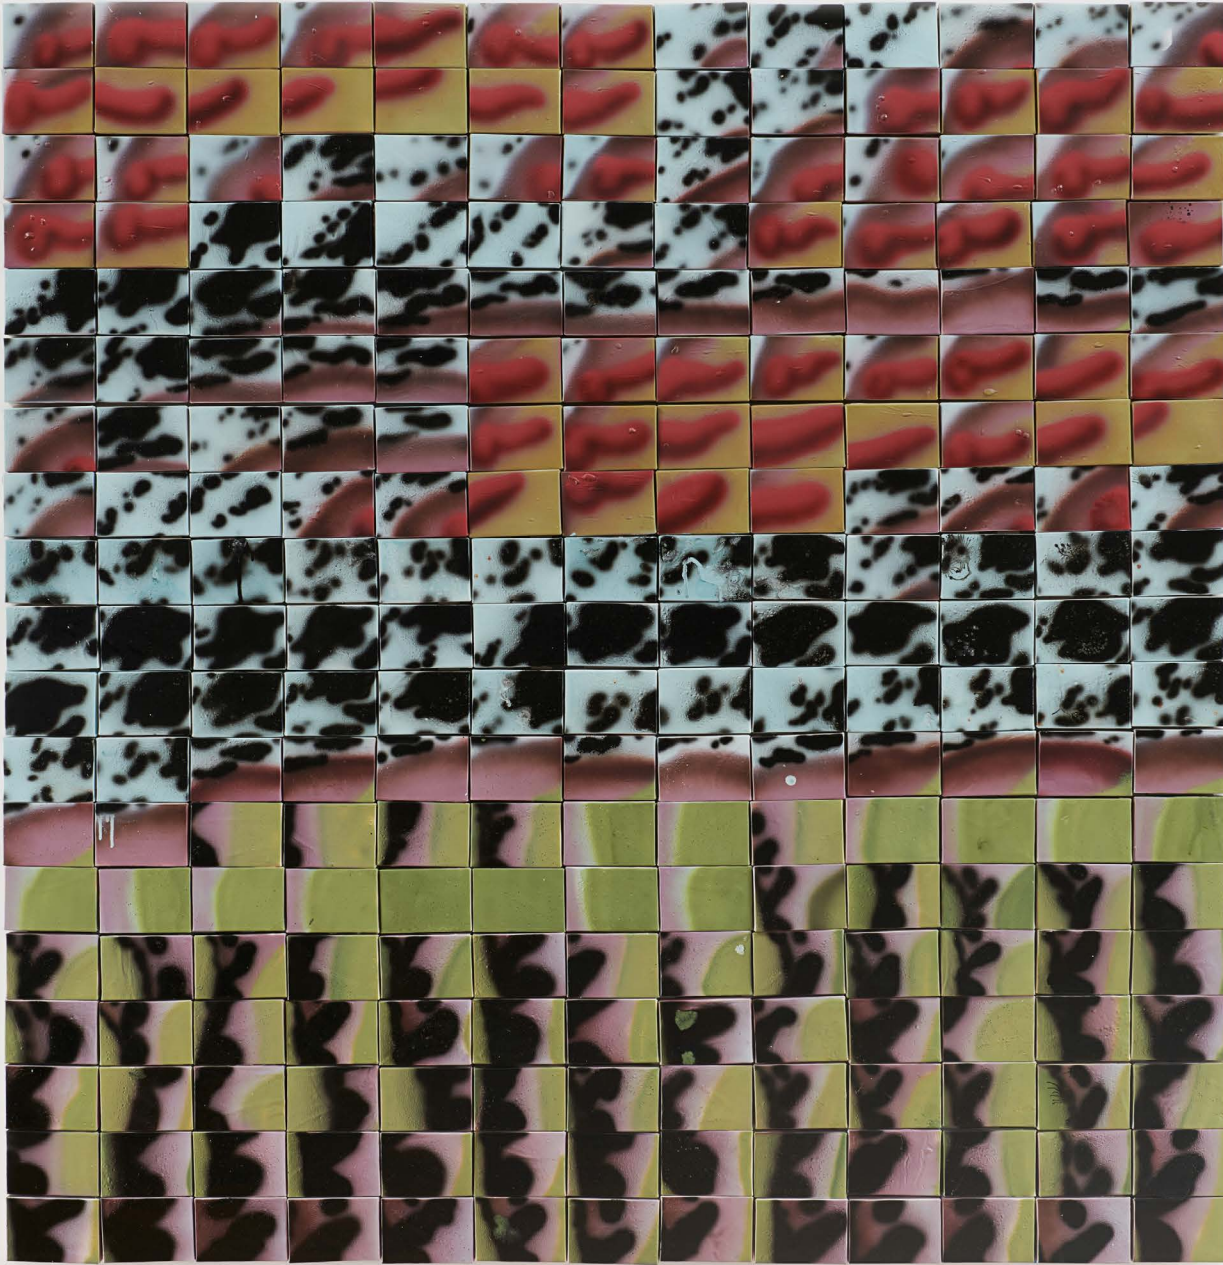

EVIAN WENYI ZHANG

101, 2023

Acrylic on canvas

55 1/2 x 53 1/2 in / 141 x 135,9 cm (247 units)

Image courtesy of the artist and Tara Downs, New York. Photo: Phoebe d'Heurle.