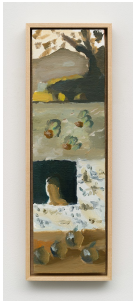

LAUREL GITLEN

465 GRAND STREET
SUITE 4C
NEW YORK, NY 10002

T 212 837 2854

Owen Westberg *Lake* July 13 – August 11, 2023

editorial, 2021
Oil on birch panel
12 x 3 inches
30.5 x 7.5 cm

fields, 2023
Oil on aluminum dibond
14 x 11 inches
35.5 x 23 cm

solar life, 2023
Oil on aluminium flashing
7 x 5 inches
17.8 x 12.7cm

academy, 2023
Oil on aluminium flashing
7 x 5 inches
17.8 x 12.7cm

sculptures and paintings, 2022
Oil on aluminum flashing
7 x 5 inches
17.8 x 12.7cm

painter, 2022
Oil on aluminum flashing
7 x 5 inches
17.8 x 12.7 cm

stonefruit, 2022
Oil on birch panel
24 x 12 inches
60.96 x 30.48 cm

mountain, 2021
Oil on aluminum flashing
7 x 5 inches
17.78 x 12.7 cm