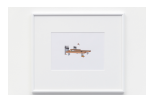

GT 145

False Autumn (silver bins in perspective, leaves, cigarette butt), 2023

Inkjet print on paper in artist's frame

11.75 x 8.25 in (framed: 20.25 x 17.25 x 1.25 in)

29.7 x 21 cm (framed: 51.3 x 43.5 x 3 cm)

GT 148

Buses VI, 2023

Oil on canvas

55 x 118 x 1.5 inches / 140 x 300 x 3.5 cm

GT 146

Buses VII, 2023

Oil on canvas

55 x 118 x 1.5 inches / 140 x 300 x 3.5 cm

GT 147

False Autumn (silver bins, benches, leaves), 2023

Inkjet print on paper in artist's frame

11.75 x 8.25 in (framed: 20.25 x 17.25 x 1.25 in)

29.7 x 21 cm (framed: 51.3 x 43.5 x 3 cm)

GT 149

Office:

False Autumn (lamps, wood clad bins, gust of wind), 2023