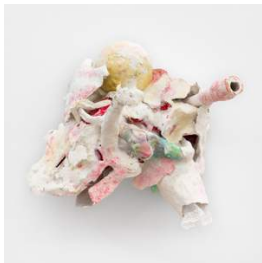

KING'S LEAP

Sveta Mordovskaya *The Beast*

Sveta Mordovskaya

Instrument, 2023

plaster, papier-mâché, tights, gazing ball, Christmas ornament, clothes hanger, wash mop, ribbon, acrylic paint, styrofoam, soft toy

37 x 12 x 9.5 inches

93.93 x 30.48 x 24.13 cm

SM0001

Sveta Mordovskaya

Myself in the eyes of another, 2023

metal, plaster, papier-mâché, rope, textile, christmas ornament, toy stuffing, paper, latex, acrylic paint, found materials

17 x 18 x 12 inches

43.18 x 45.72 x 30.48 cm

SM0002

Sveta Mordovskaya

Artistka, 2023

metal, plaster, papier-mâché, doll, gift paper, rope, ribbon, steel wool, tea bag, mirror, gift foil, textile, newspaper, tape, acrylic paint, enamel, varnish, latex, found materials