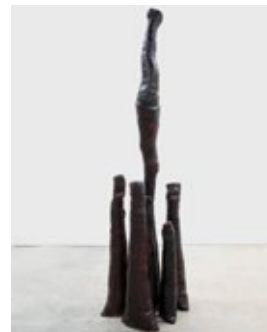

Lullaby #2, 2023
Canvas, dyed paraffin wax, plaster, resin, sand, and wire
87 ½ x 23 ¼ x 20 inches
(222.2 x 59 x 50.8 cm)