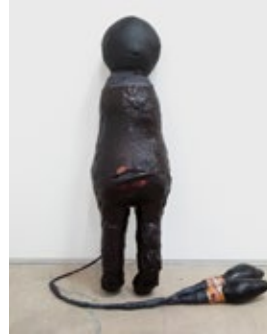

Lullaby #4, 2023

Acrylic, found doll, dyed muslin,
dyed paraffin wax, plaster, and sand

33 × 24 × 24 inches
(83.82 × 60.96 × 60.96 cm)