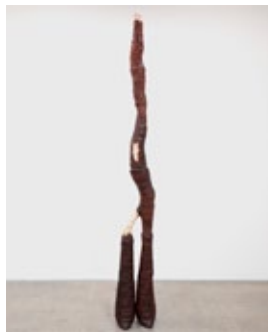

Dyed paraffin wax, oil pastel, photo transfer on canvas,
metal push pins, and sand
64 × 24 × 12 inches
(162.56 × 60.96 × 30.48 cm)

Granny (Big Shot, Jessie), 2023

Burlap, dyed fabric, dyed wax faux pearl, plaster, resin, and wire
69 ½ × 49 ¼ × 6 ¼ inches
(176.53 × 125.10 × 15.88 cm)

family portrait (with you, against you, away from you), 2023

Canvas, bronze, dyed paraffin wax, dyed muslin, fiber fill, steel,
wood, wire rope, and hemp rope
257 × 103 × 85 inches
(652.8 × 261.6 × 215.9 cm)

a belt #2, 2023

Belt, found fabric, dyed muslin, dyed paraffin wax,
plaster, and wire rope
106 ½ × 4 ½ × 2 ½ inches
(270.51 × 11.4 × 6.3 cm)

Reliquary #2, 2023

Bronze, dyed canvas, photo transfer on canvas, and wire rope
42 × 28 × 4 inches
(106.68 × 71.12 × 10.16 cm)

callus #1, 2023
Photo transfer on canvas, muslin, and oil pastel
36 x 196 inches
(91.44 x 497.84 cm)

a belt #3, 2023
Belt, dyed muslin, dyed paraffin wax, plaster, and wire rope
83 x 4 x 1 ½ inches
(210.82 x 10.16 x 3.81 cm)