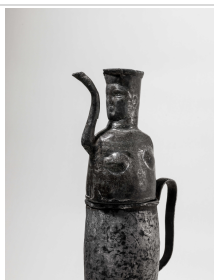

Drink Up 多喝热水, 2023

aluminium thermos 铝暖壶

41 x 16 x 13 cm

16 x 6 1/2 x 5 in

Copyright of the Artist. Courtesy of the Artist and Capsule Shanghai

版权归艺术家所有，由艺术家和胶囊上海提供

Tian Jianxin 田建新

Leg 腿器, 2022