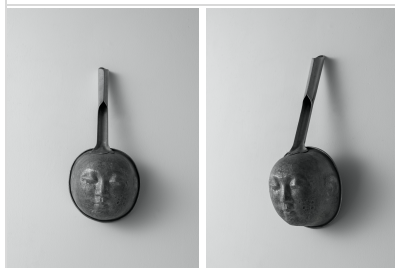

Tian Jianxin 田建新

A'nan 阿南, 2019

aluminium ladle 铝瓢

38 x 16 x 10 cm

15 x 6 1/2 x 4 in

Copyright of the Artist. Courtesy of the Artist and Capsule Shanghai

版权归艺术家所有，由艺术家和胶囊上海提供