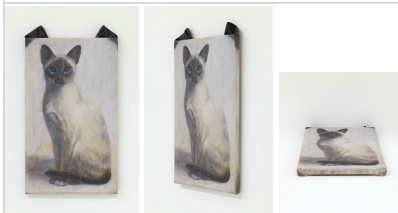

Ryosuke Kumakura 熊仓良介

Cat 猫, 2019

oil on linen 亚麻布上油画

47 x 25.4 cm

18 1/2 x 10 in

Copyright of the Artist. Courtesy of the Artist, Patron Gallery and Capsule Shanghai

版权归艺术家所有，图片由艺术家、Patron Gallery 和胶囊上海提供