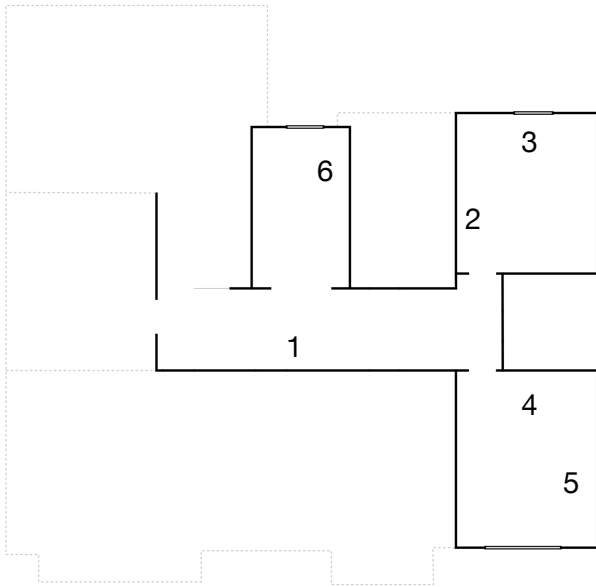

Machina Imaginis

Felix Natalis

30/06/23–25/08/23

Worklist

1

Machina Imaginis

Felix Natalis I–IV, 2020

Disinfection machines, metal, electronics,
sound, alcohol solution, scent
each 37 x 16,5 x 14,5 cms

2

Machina Imaginis

The Blue, 2017–2019

Metal, electronics, sound
10,5 x 16,5 x 5,2 cms

3

Machina Imaginis

The Yellow - Spielkonsole Dada

Multitasking, 2019

Metal, electronics, sound
29,7 x 42 x 10,4 cms

4

Machina Imaginis

Picasso, 2017

Wood, electronics, sound
13 x 15 x 6,5 cms

5

Machina Imaginis

Mondrian 1-3, 2016

Metal, electronics, sound
40 x 40 x 5,5 cms

6

Machina Imaginis

Loading, 2016

Metal, electronics, light bulbs
12,5 x 24,5 x 5,5 cms